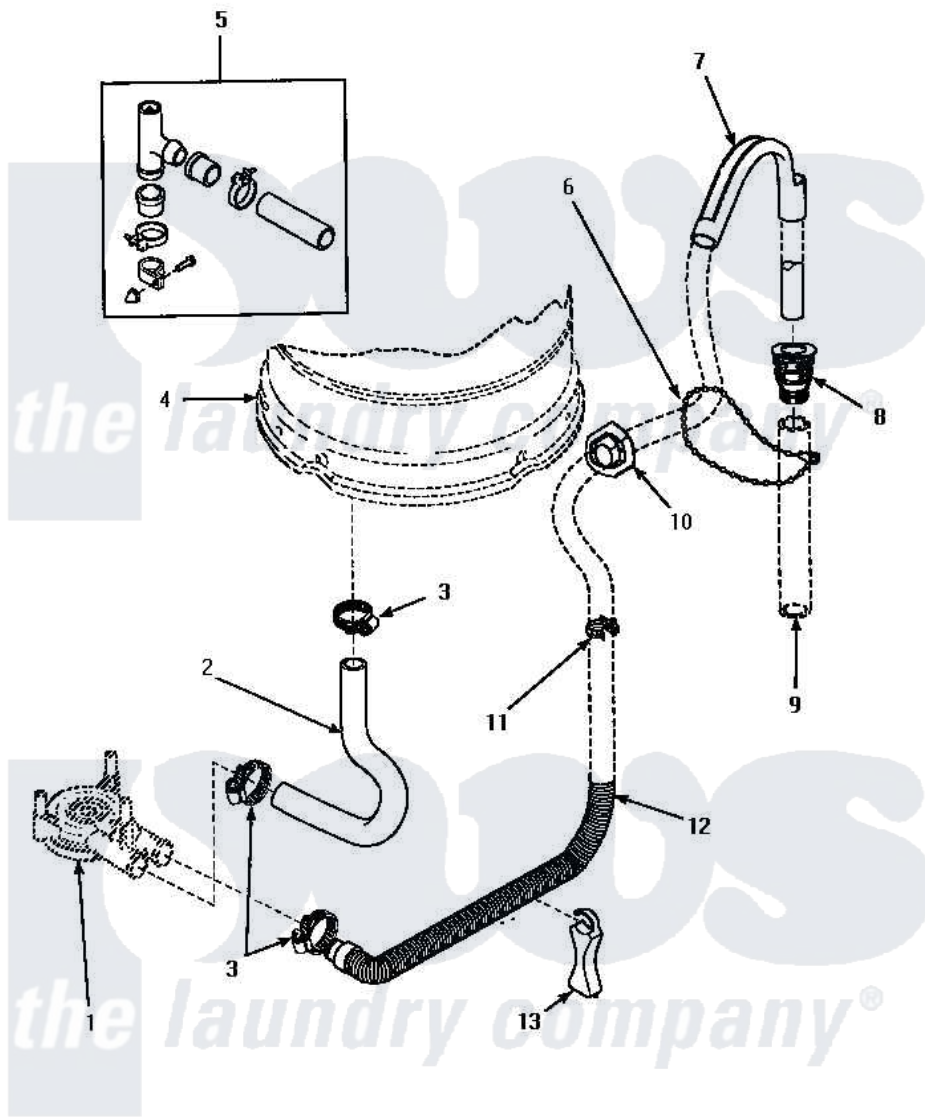

Amana AWM270W2 03 - (ΒΔΗΕ X&®L< O«ÿÿ

DRAIN HOSE AND SIPHON BREAK

Amana Residential Amana AWM270W2 Washer Parts Parts Diagram 03 - (ΒΔΗΕ X&®L< O«ÿÿ
 Click on the part number to view part

Item	Original Part Number	Replaced By	Status	Part Description
1	Y00000000		Not Available	SEE NOTE PUMP ASSEMBLY -- (SEE MOTOR, PUMP AND IDLER ASSEMBLY PAGE)
2	35752			Hose, Tub To Pump-Ddp
3	36802	285655		Clamp, Hose
4	Y00000000		Not Available	SEE NOTE OUTER TUB -- (SEE OUTER TUB, COVER AND PRESSURE HOSE PAGE)
5	562P3	76660		Break-Sphn
6	33489	8539404		Tie-Wire
7	33615	22003814		Retainer, Drain Hose
8	36878	40008101		Adapter, Standpipe
9	Y00000000		Not Available	SEE NOTE STANDPIPE
10	32219			Relief, Strain
11	36014			Clip, Retainer-Hose
12	37245	40053901		Hose, Drain
13	36522			Hose Support