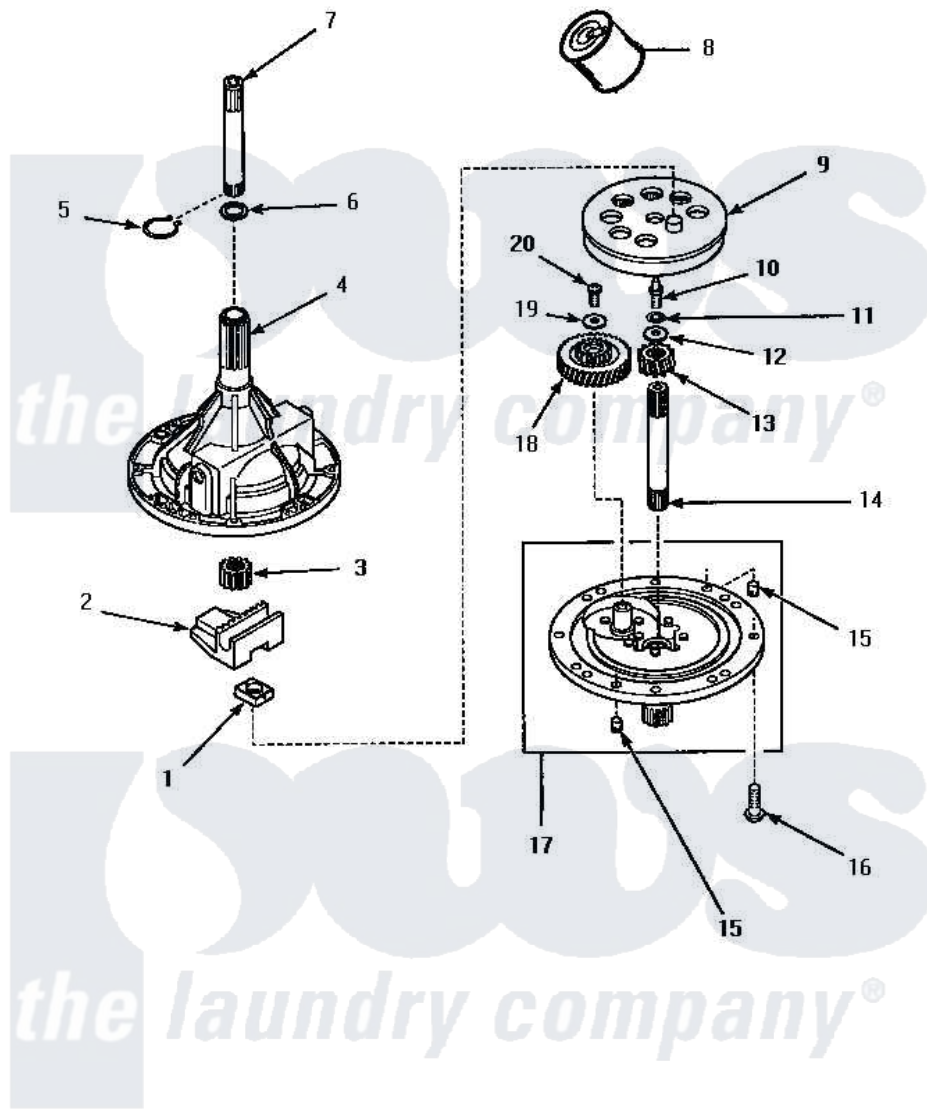

Amana AWM270W2 04 - 34526P TRANSMISSION ASSY

34526P TRANSMISSION ASSEMBLY

Amana Residential Amana AWM270W2 Washer Parts Parts Diagram 04 - 34526P TRANSMISSION ASSY
 Click on the part number to view part

Item	Original Part Number	Replaced By	Status	Part Description
1	26493			Slide
2	Y31526			Rack
3	27003			Pinion, Agitator
4	33223		Not Available	ASSY, TRANSMISSION CASE
5	27197			Ring, Retaining
6	35092			Washer, 3628id X 1.00 X .056
7	Y36570			Shaft, Output
8	27243P			Oil, CW Transmission F-
9	26577			Assembly, Gear And Stud
10	27030		Not Available	SCREW, 1/4-20 SPECIAL
11	21456			Lockwasher, 1/4 Intshkp
12	26509	40041501		Washer
13	36562			Pinion, Drive
14	34853			Shaft, Input
15	27172			Pin, Dowel
16	32814		Not Available	SCREW, 1/4-20X7/8 SERRA

17	34854	38290	Assembly, Cover
18	29161		Gear, Reduction
19	29260	Not Available	WASHER
20	29273		Screw, 1/4-20 X 3/8
NI	37577P	Not Available	SEALANT