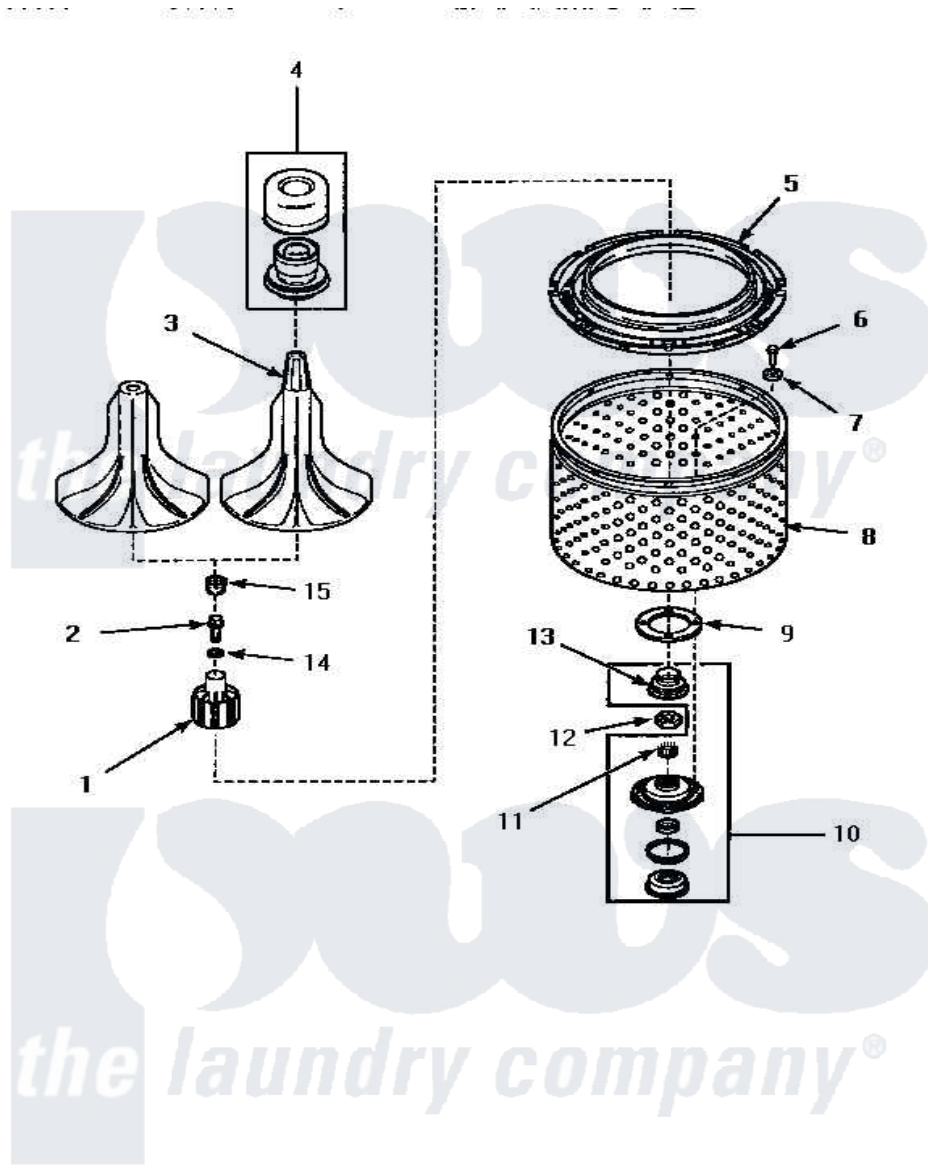

Amana AWM270W2 05 - AGITATOR/DRIVE BELL/SEAL KIT/TUB & HUB

AGITATOR, DRIVE BELL, SEAL KIT, WASHTUB AND HUB
 (Models AWM19DW2, AWM270W2, AWM290L2 and AWM290W2)

Amana [Residential Amana AWM270W2 Washer Parts](#) Parts Diagram 05 - AGITATOR/DRIVE BELL/SEAL KIT/TUB & HUB

Click on the part number to view part

Item	Original Part Number	Replaced By	Status	Part Description
1	Y00000000		Not Available	SEE NOTE DRIVE BELL
2	34288	40065102		Screw, Shoulder 1/4
3	33514	40000501W		Agitator, Flex Vane
4	33510			Assembly, Dispenser-Fabric
5	35035			Guard, Clothes
6	27202	W10116787		Screw
7	28094			Gasket
8	34519P	39252P		Wash Tub
9	27125	39122		Gasket, Washtub
10	495P3	R9900552		Hub And Seal
11	29728	40008301		Insert, Spline
12	Y29220	40016301		Nut, Lock
13	36425	40016101		Seal, Bell Drive
14	36472			O-Ring
15	36511	40008401		Plug, Bell
NI	36443P	R9900189		Kit, Drive Bell And Seal