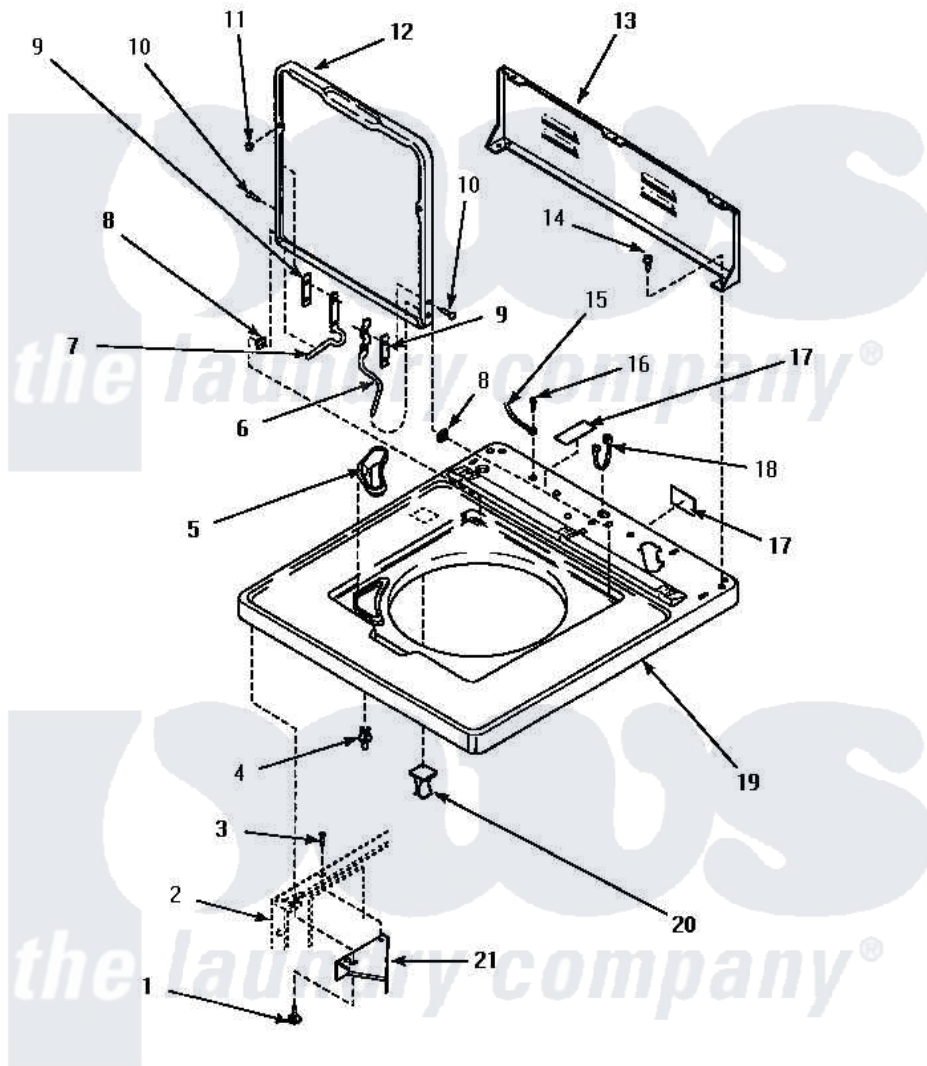

# Amana AWM270W2 07 - CAB TOP/LOADING DR & CTRL HOOD REAR PAN

## CABINET TOP, LOADING DOOR AND CONTROL HOOD REAR PANEL

Amana [Residential Amana AWM270W2 Washer Parts](#) Parts Diagram 07 - CAB TOP/LOADING DR & CTRL HOOD REAR PAN

[Click on the part number to view part](#)

Item	Original Part Number	Replaced By	Status	Part Description
1	Y31644	<a href="#">27001200</a>		Screw
2	Y00000000		Not Available	SEE NOTE CABINET ASSY - (SEE FRONT PANEL, BASE AND CABINET ASSY PAGE)
3	36035		Not Available	SCREW,8-18X3/8 PHIL FLT HD
4	<a href="#">56534</a>			Barrel, Support
5	34776		Not Available	DISPENSER,BLEACH
6	<a href="#">36437</a>			Hinge, Lid R
7	<a href="#">36513</a>			Hinge, Left
8	33446	<a href="#">40008201</a>		Bushing, Hinge
9	<a href="#">34338</a>			Gasket, Hinge
10	34337	<a href="#">W10119828</a>		Screw, Lid Hinge Mounting
11	21685	<a href="#">40038001</a>		Bumper
12	<a href="#">33541WP</a>			Lid, W/Instructions
13	34903		Not Available	PANEL, BACK HOOD (USE