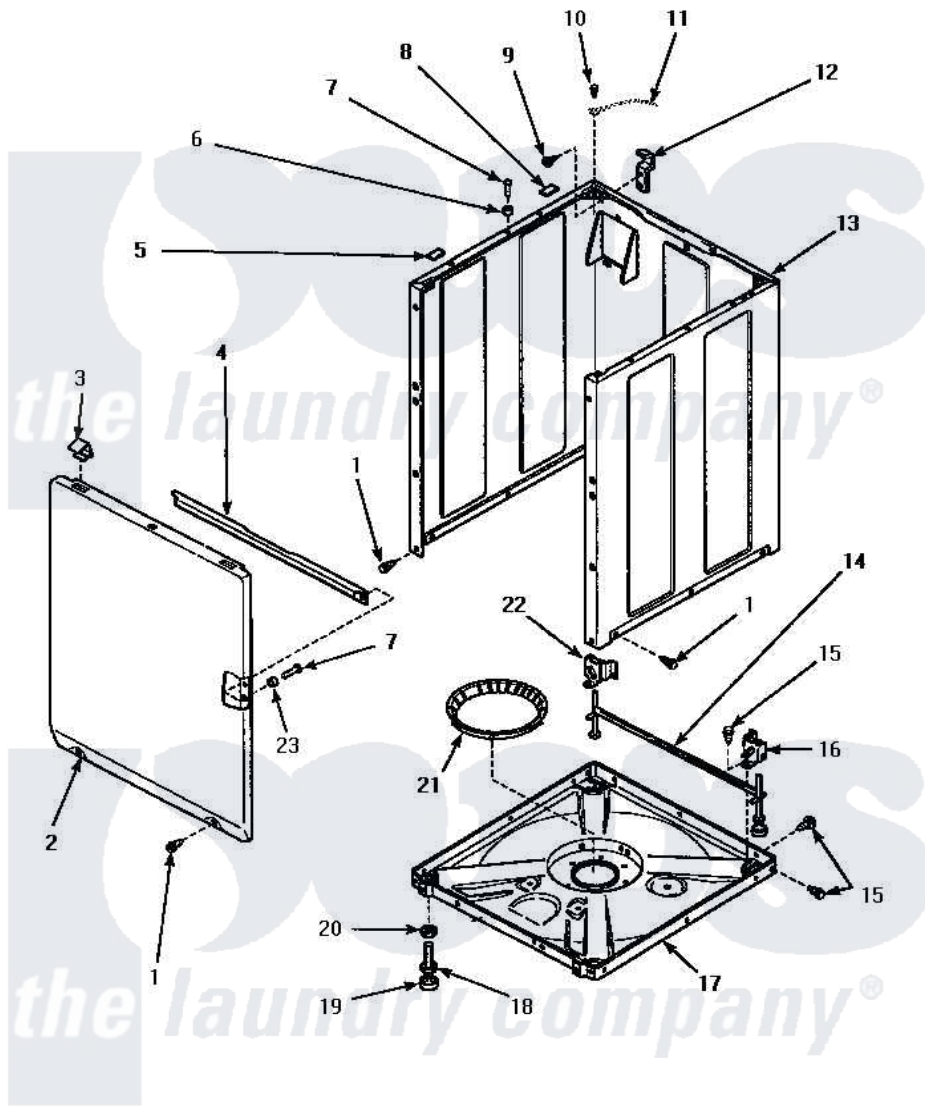

Amana AWM270W2 08 - FRONT PANEL, BASE ASSY & CABINET ASSY

FRONT PANEL, BASE ASSEMBLY AND CABINET ASSEMBLY

Amana [Residential Amana AWM270W2 Washer Parts](#) Parts Diagram 08 - FRONT PANEL, BASE ASSY & CABINET ASSY

[Click on the part number to view part](#)

Item	Original Part Number	Replaced By	Status	Part Description
1	27196	27001200		Screw
2	34656WP			Assembly, Front Panel
3	35865			Clip, Hold-Down Front Panel
4	Y35097		Not Available	BRACE, FRT PNL
5	Y56128			Pad, Bumper
6	56079	505187		Locator, Panel
7	32671	Y014874		Screw, Idler Arm And Sleeve
8	36226			Pad, Bumper .25
9	34499		Not Available	SCREW, No.10B X 1/4 TAP IN HX
10	23962	W10116760		Screw
11	Y00000000		Not Available	SEE NOTE GROUND WIRE
12	Y27103			Hinge, Hold-Down Lug
13	34475WP	38612WP		Kit-Servic
14	34443			Assembly, Leg And Stabilier
15	35148		Not Available	SCREW, 1/4-14 X 3/8 HX HD

16	36036	Not Available	BRACKET,SLL-RIGHT
17	36599P		Assembly Nut/ Leg Base
"	34434P		Assembly Nut/Leg Base
18	Y34319	22003428	Leg, Adjustable
19	34318	40016001	Foot, Rubber
20	Y21899	40038101	Nut, Leg
21	36108	Not Available	SNUBBER PAD & ISOLATOR
22	36037		Bracket, SII-Left
23	28102		Locator, Panel