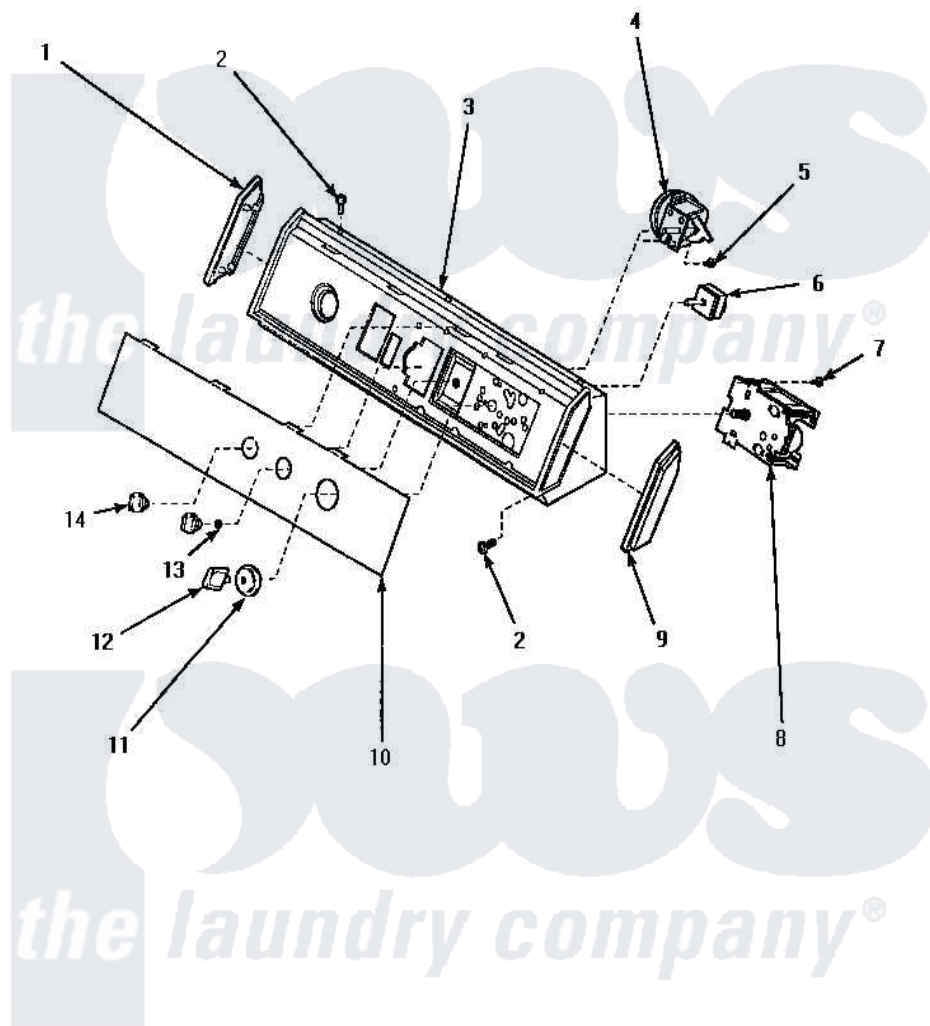

Amana AWM270W2 09 - GRAPHIC PANEL, CONTROL HOOD & CONTROLS

GRAPHIC PANEL, CONTROL HOOD AND CONTROLS
(Models AWM270W2, AWM371W2, AWM372W2 and AWM373W2)

Amana [Residential Amana AWM270W2 Washer Parts](#) Parts Diagram 09 - GRAPHIC PANEL, CONTROL HOOD & CONTROLS

[Click on the part number to view part](#)

Item	Original Part Number	Replaced By	Status	Part Description
1	31249		Not Available	CAP,END-L.H.-CHROME
2	32993		Not Available	SCREW,No.8ABX3/4 POZIDRI
3	36295		Not Available	ASS`Y, HOOD & MTG PLATE
4	35010	39035		Switch, Pressure-Var
5	31260			Screw, No.8 X 3/8 Ind H
6	21300		Not Available	SWITCH,TEMPERATURE
7	23962	W10116760		Screw
8	31238			Timer, 2 Cycle
9	31248			Cap, End-RH-Chrome
10	36629		Not Available	PANEL, GRAPHICS
11	33818		Not Available	TIMER KNOB SKIRT
12	33898		Not Available	TIMER KNOB WHITE
13	57584		Not Available	NUT
14	33688	36701W		Knob