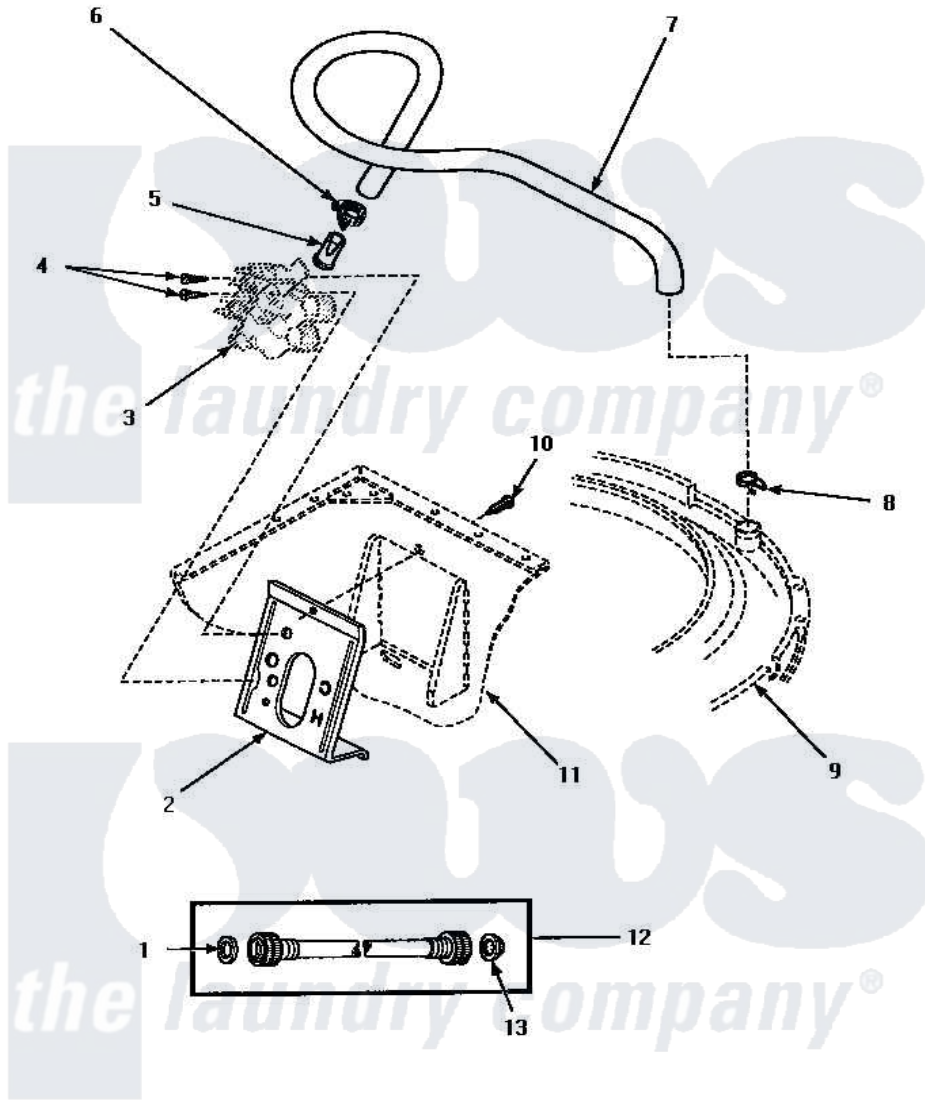

Amana AWM270W2 10 - INLET/FILL HOSE & MIXING VLV MTG BRKT

INLET HOSE, FILL HOSE AND MIXING VALVE MOUNTING BRACKET

Amana [Residential Amana AWM270W2 Washer Parts](#) Parts Diagram 10 - INLET/FILL HOSE & MIXING VLV MTG BRKT

[Click on the part number to view part](#)

Item	Original Part Number	Replaced By	Status	Part Description
1	20290	Y013783		Washer, Inlet Hose
2	34972	39407		Bracket, Valve
3	Y00000000		Not Available	SEE NOTE MIXING VALVE ASSEMBLY -- (SEE MIXING VALVE ASSEMBLY PAGE)
4	23962	W10116760		Screw
5	34500	22001900		Preventer, Back Flow
6	36801	596669		Clamp, Manifold
7	35874	38155		Hose, Mix Valve To TU
8	29210			Hose Clamp
9	Y00000000		Not Available	SEE NOTE OUTER TUB COVER ASSY -- (SEE OUTER TUB, COVER AND PRESSURE HOSE PAGE)
10	33562	27001200		Screw
11	Y00000000		Not Available	SEE NOTE CABINET ASSY -- (SEE FRONT PANEL, BASE AND CABINET ASSY PAGE)