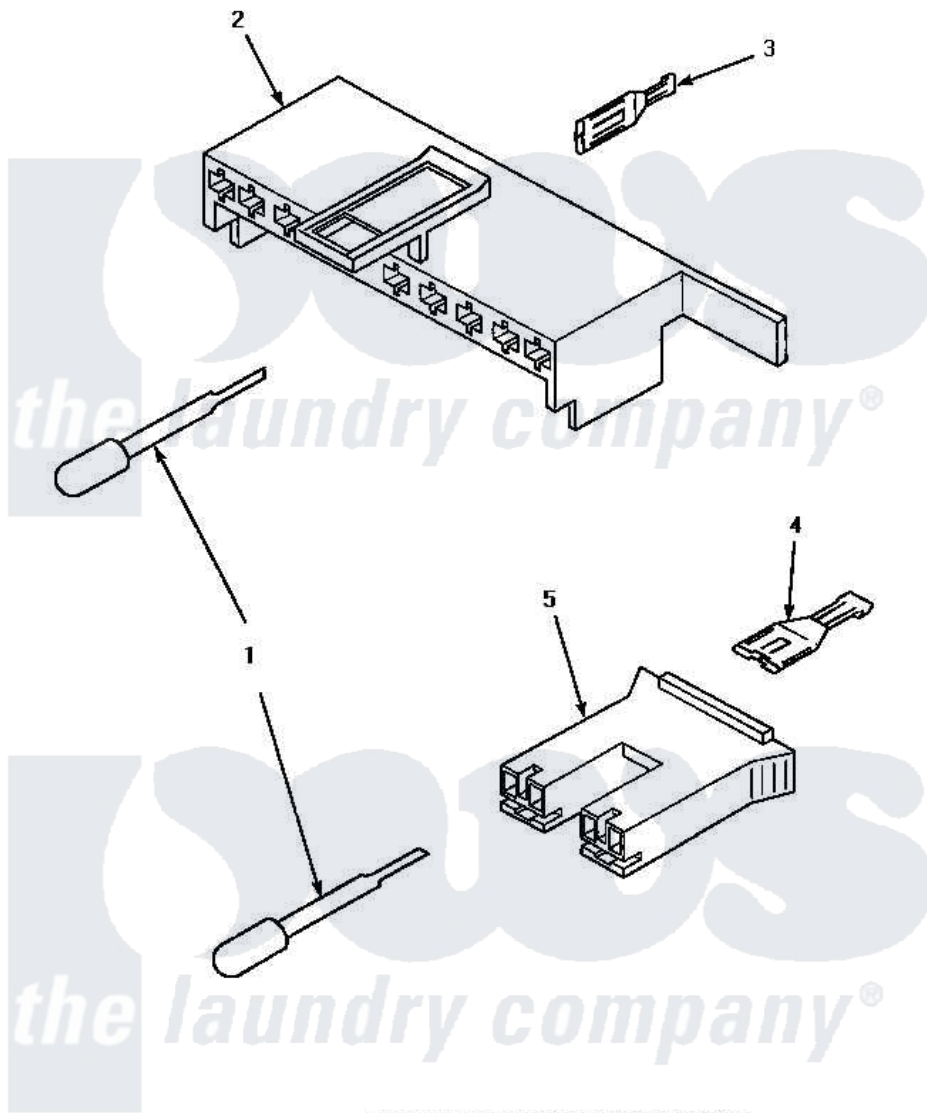

Amana AWM270W2 11 - MIX VLV/MTR CONN BLKS/TERM & EXTRACTOR

MIXING VALVE AND MOTOR CONNECTION BLOCKS, TERMINALS AND TERMINAL EXTRACTOR TOOL

Amana [Residential Amana AWM270W2 Washer Parts](#) Parts Diagram 11 - MIX VLV/MTR CONN BLKS/TERM & EXTRACTOR

[Click on the part number to view part](#)

Item	Original Part Number	Replaced By	Status	Part Description
1	283P4			Terminal Extractor Tool
2	34677			10 Circuit Plug
3	Y00188			Molex Terminal
4	Y00121		Not Available	SPADE TERMINAL(12 GAUGE) (1/4 INCH-(2) 18 GAUGE WIRES O
5	34676			Plug
"	34675		Not Available	PLUG