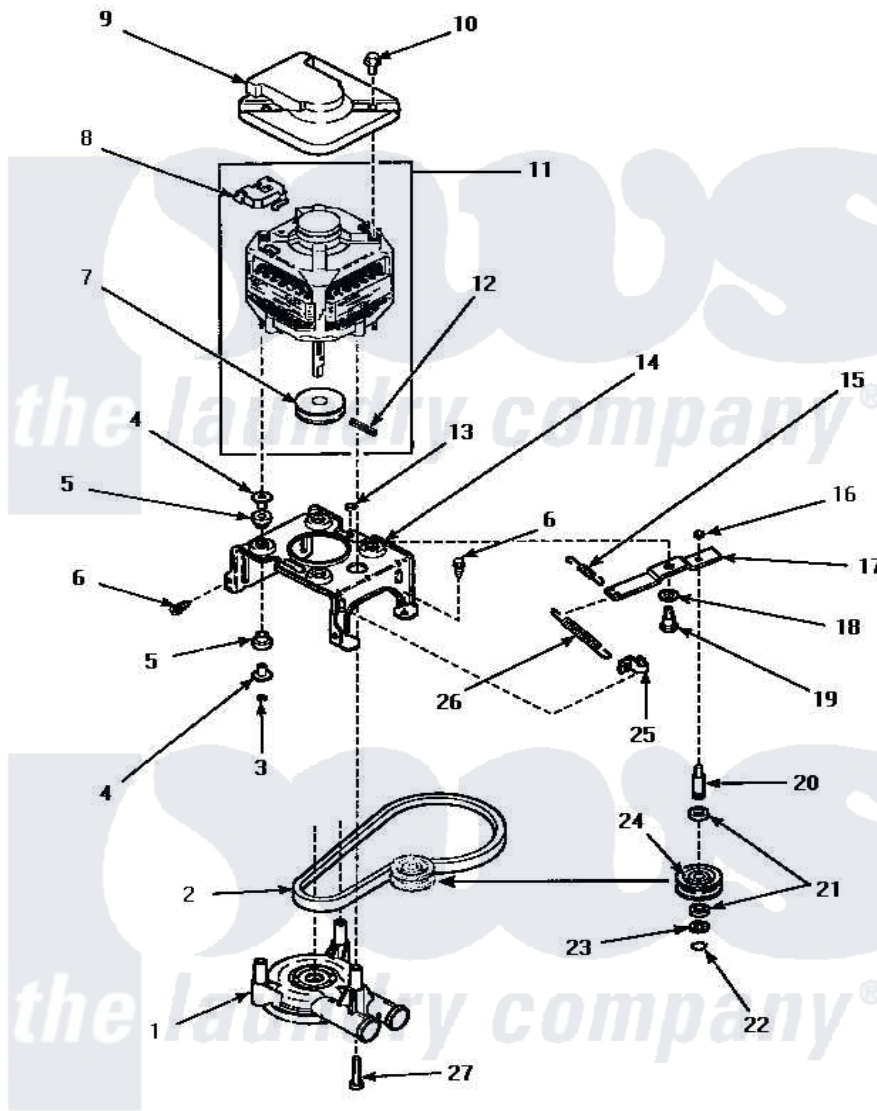

Amana AWM270W2 12 - MOTOR, MTG BRKT, BELT, PUMP & IDLER ASSY

MOTOR, MOUNTING BRACKET, BELT, PUMP AND IDLER ASSEMBLY

Amana [Residential Amana AWM270W2 Washer Parts](#) Parts Diagram 12 - MOTOR, MTG BRKT, BELT, PUMP & IDLER ASSY

[Click on the part number to view part](#)

Item	Original Part Number	Replaced By	Status	Part Description
1	36863P	27001233		Pump
2	28808			Belt, Agitate And Spin
3	35423	3400029		Nut, Adapter Plate
4	34791			Post, Mount-Motor
5	34788			Mount, Motor
6	Y31645	27001200		Screw
7	27171		Not Available	PULLEY,MOTOR
8	35632		Not Available	SWITCH, MOTOR
9	34754	40112301		Shield, Motor
10	36639	4312464		Screw
11	34910	27001215		Motor W/Pulley
12	23750			Pin, Roll
13	52566	27001225		Nut, Jam Mid Lock 1/4-20
14	36523	37415P		Kit, Motor Brkt
"	34890		Not Available	BRACKET,MOTOR MOUNT
15	30620		Not Available	SPRING,IDLER LEVER HEL

16	28803	2221070	Clamp, Nylon
17	31054	40041002	Lever, Idler
18	81392	40054701	Washer
19	27229	40038901	Screw, 1/4-20
20	28802		Shaft, Idler
21	Y29443		Washer, Felt
22	23748		Ring, Retaining
23	52549		Washer, 501 ID X3/4 Odx
24	28800	Not Available	WHEEL,IDLER
25	28849		Clip, Spring
26	37366		Spring, Idler
27	Y34565	40063701	Screw, 10-16 x 1.75
NI	258P3	Not Available	KIT,CAPACITOR