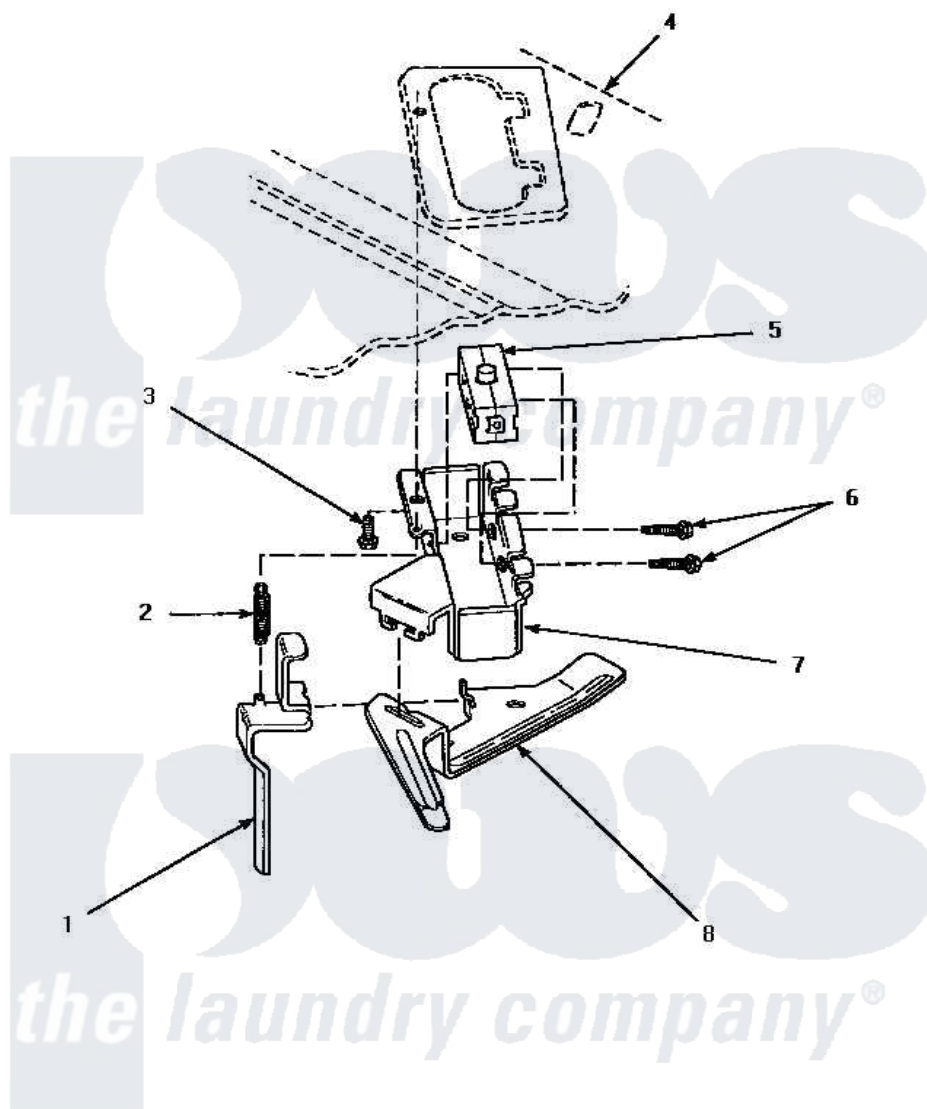

Amana AWM270W2 13 - OUT-OF-BALANCE SWITCH

OUT-OF-BALANCE SWITCH

Amana [Residential Amana AWM270W2 Washer Parts](#) Parts Diagram 13 - OUT-OF-BALANCE SWITCH
 Click on the part number to view part

Item	Original Part Number	Replaced By	Status	Part Description
1	33442			Lever, Unbalanced Load
2	33443			Spring
3	23962	W10116760		Screw
4	Y00000000		Not Available	SEE NOTE CABINET TOP -- (SEE CABINET TOP, LOADING DOOR AND CONTROL HOOD REAR PANEL PAGE)
5	33445	27001095		Switch, Lid
6	36510			Screw
7	36497P			Kit, Switch Holder
8	33441			Arm, Actuator