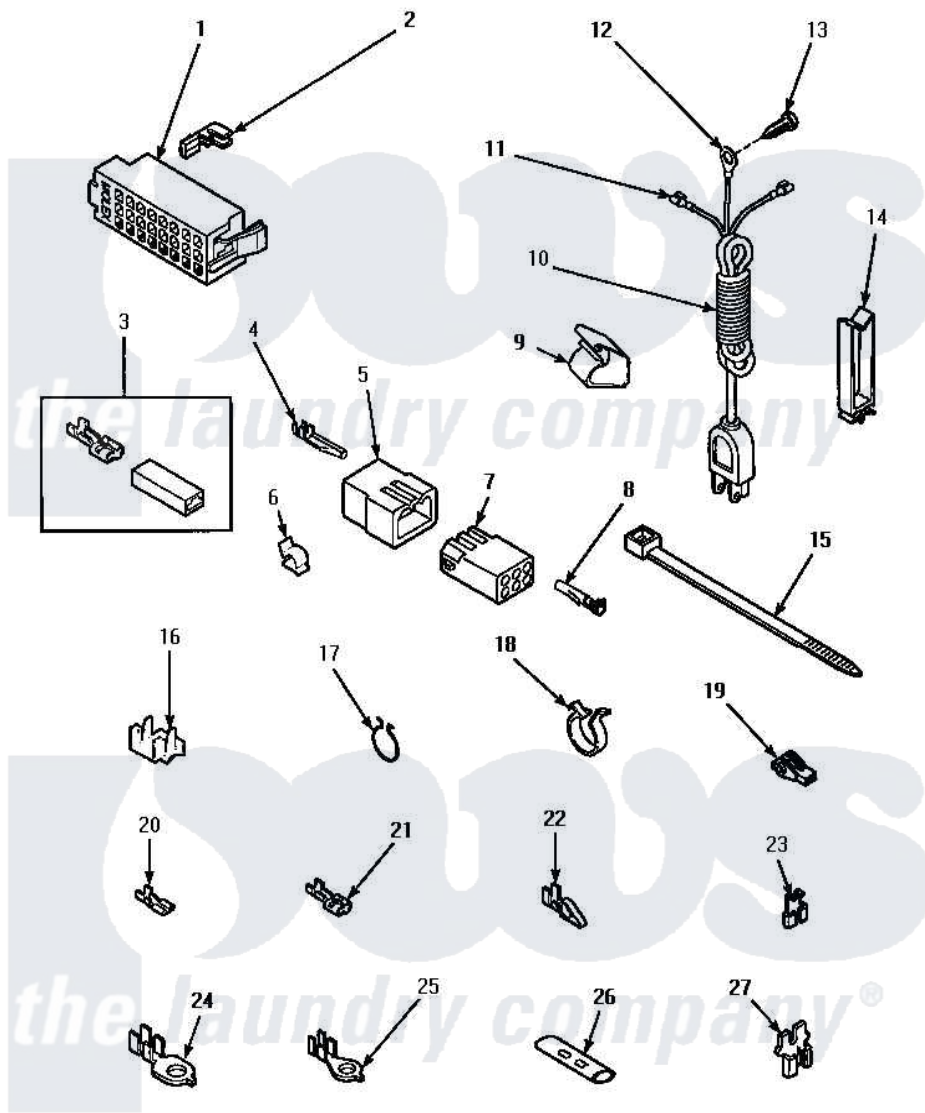

Amana AWM270W2 14 - POWER CORD & TERMINALS

POWER CORD AND TERMINALS

Amana [Residential Amana AWM270W2 Washer Parts](#) Parts Diagram 14 - POWER CORD & TERMINALS
 Click on the part number to view part

Item	Original Part Number	Replaced By	Status	Part Description
1	34123			Housing, LH -24 Position
"	32746			Housing, RH-24 Positi
2	Y00188			Molex Terminal
3	00234	00359		Terminal Ultra Pod 250 X032F
4	Y00116			Terminal, Pin-Male
5	23041			Plug, 6 Circuit
"	23033			Plug, 9 Circuit
"	26302		Not Available	PLUG,1 CIRCUIT
6	21036			Clip, Cable
7	26708			Receptacle, 6 Circuit
"	26301			Receptacle, Molex
"	26163			Receptacle, 9 Circuit
8	Y00117	5011-XX		093 Female Socket
9	35521		Not Available	CLIP, HARNESS HOLDER
10	Y34458		Not Available	POWER CORD ALL
11	03673		Not Available	NUT

12	Y0000000		Not Available	SEE NOTE GROUND WIRE
13	52909			Screw, 10B-16 X 1/2 HeX
14	36274		Not Available	CLIP, HARNESS
15	36466	M0321209		Tie-Electrical
16	Y00161	B5733302		Clip, Ground
17	51291			Clip, Wire
18	61510	504034		Clip, Wire
19	70210		Not Available	INSULATOR,BLUE
20	00112			Terminal, Spade-3/16 Fe
21	Y00119		Not Available	SPADE TERMINAL(18 GAUGE) (1/4 INCH-(1) 18 GAUGE WIRE)
22	00220		Not Available	TERMINAL,CRIMP-SINGLE
23	Y00120			Terminal, Flag-1/4 Fema
24	Y00113		Not Available	TERMINAL,RING-1/4 STUD
25	00110			No.10 18 Gauge Wire
26	21091		Not Available	CONNECTOR TWO 1/4 INCH MALE
27	29673		Not Available	DOUBLE CONNECTOR