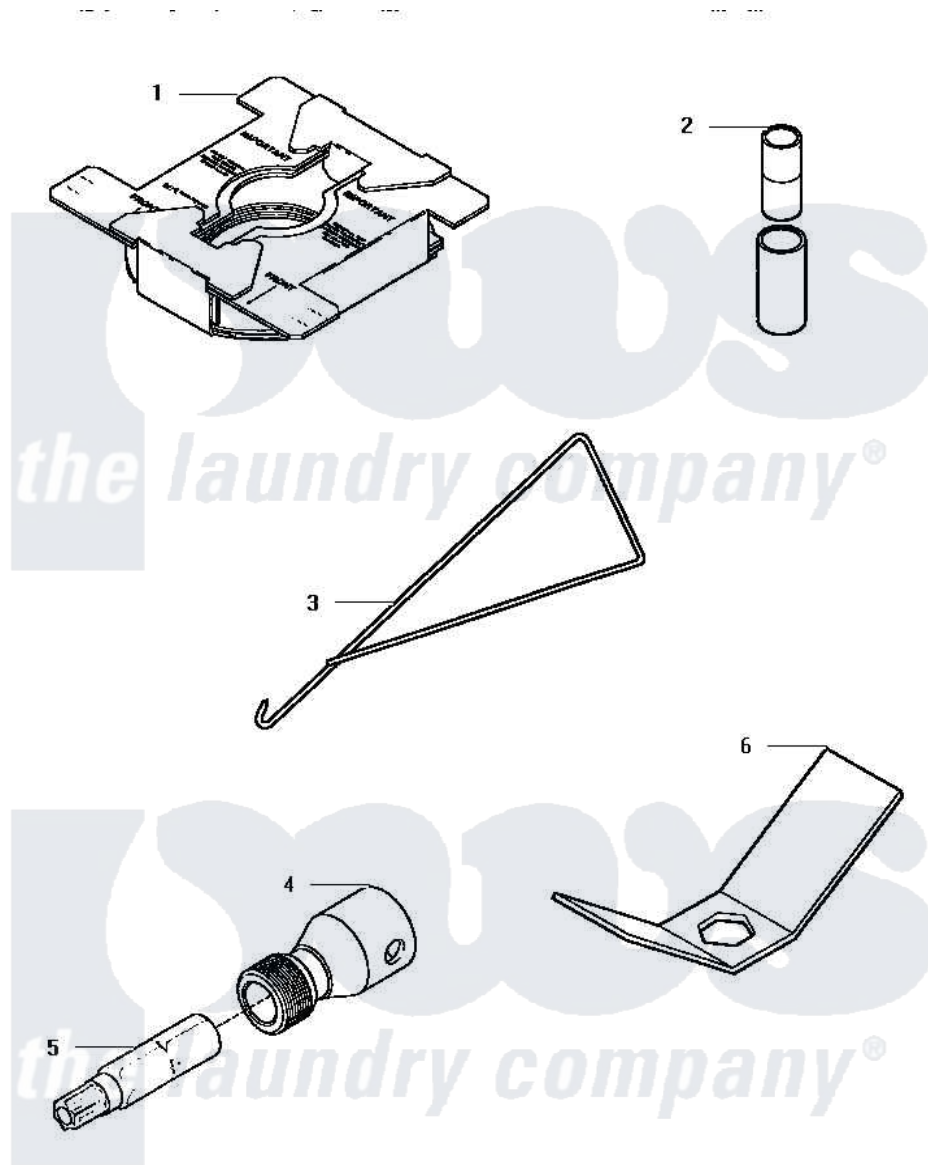

Amana AWM270W2 15 - SPECIAL TOOLS

SPECIAL TOOLS

Amana [Residential Amana AWM270W2 Washer Parts](#) Parts Diagram 15 - SPECIAL TOOLS
 Click on the part number to view part

Item	Original Part Number	Replaced By	Status	Part Description
1	36926		Not Available	BRACE, SHIPPING
2	242P4			Installer, Spring
3	289P4	321P4		Hook, Spring
4	24161			Torx Bit Holder
5	282P4			T25 Tamper Resistant Bit
6	237P4	306P4		Hex Wrench
NI	555P3	725P3		Kit