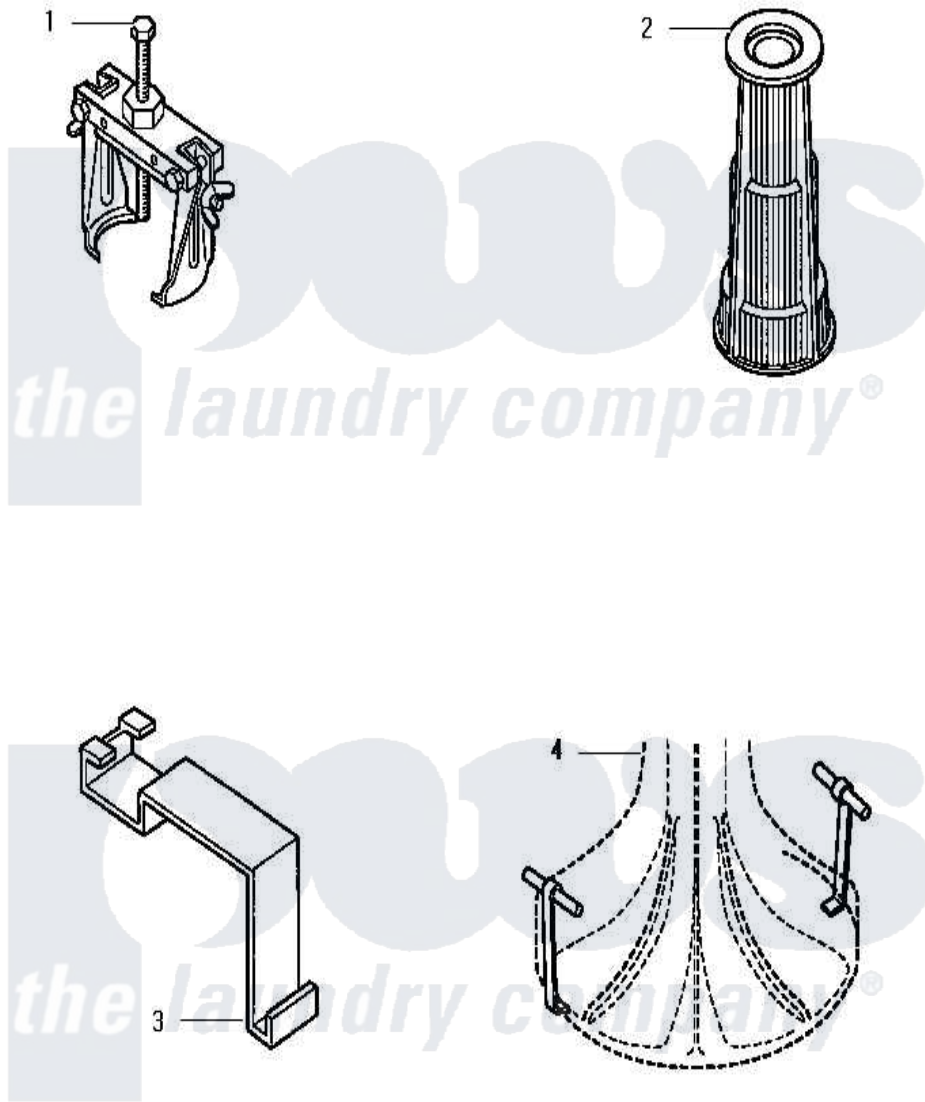

Amana AWM270W2 16 - SPECIAL TOOLS

Amana [Residential Amana AWM270W2 Washer Parts](#) Parts Diagram 16 - SPECIAL TOOLS
 Click on the part number to view part

Item	Original Part Number	Replaced By	Status	Part Description
1	294P4			Bell Tool
2	293P4			Seal Tool
3	273P4			Tub Cover Gasket Tool
4	254P4P			Agitator Hooks
NI	294P4A			Jaw, Drive Bell Tool
"	294P4B			Drive Bell Bolt