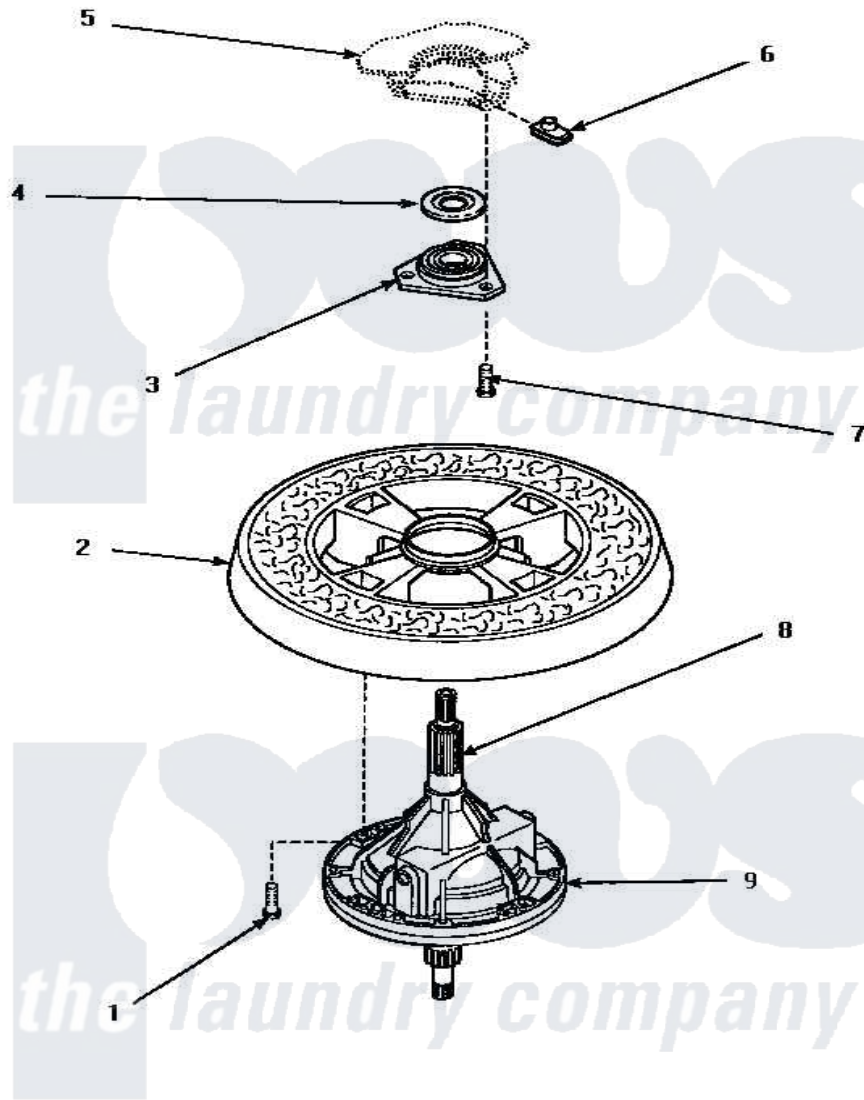

Amana AWM270W2 17 - TRANSMISSION ASSY & BALANCE RING

TRANSMISSION ASSEMBLY AND BALANCE RING

Amana [Residential Amana AWM270W2 Washer Parts](#) Parts Diagram 17 - TRANSMISSION ASSY & BALANCE RING
 Click on the part number to view part

| Item | Original Part Number | Replaced By | Status | Part Description |
|------|------------------------|---------------------------|---------------|---|
| 1 | 37047 | | Not Available | SCREW, CAP |
| 2 | 34731 | | Not Available | ASSY,BALANCE RING-COMPL |
| 3 | 27182 | 40004201P | | Main Bearing Assembly |
| 4 | 27187 | | | Flinger |
| 5 | Y00000000 | | Not Available | SEE NOTE OUTER TUB -- (SEE OUTER TUB, COVER AND PRESSURE HOSE PAGE) |
| 6 | 27222 | | | Nut, Retainer 5/16-18 |
| 7 | 36991 | 3400500 | | Bolt, 3405245 5/16-18 X 3/4 |
| 8 | 27604P | | | Never-Seeze 1 Oz Tube |
| 9 | 34526P | | | Assembly, Transmission |