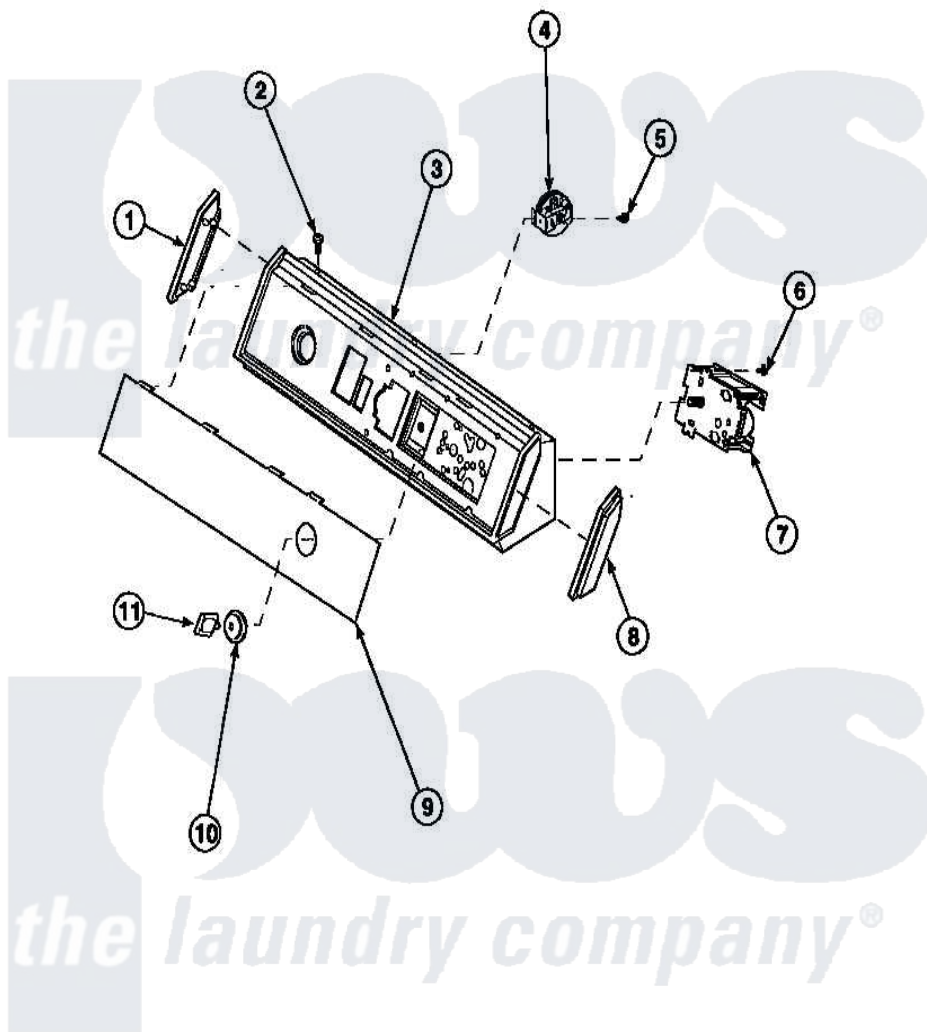

**Amana AWM270W2 (BOM: PAWM270W2) 08 - GRAPHIC PANEL,  
CONTROL HOOD AND CONTROLS**

Amana [Residential Amana AWM270W2 \(BOM: PAWM270W2\) Washer Parts](#) Parts Diagram 08 - GRAPHIC  
PANEL, CONTROL HOOD AND CONTROLS  
[Click on the part number to view part](#)

Item	Original Part Number	Replaced By	Status	Part Description
5	<a href="#">31260</a>			Screw, No.8 X 3/8 Ind H
6	23962	<a href="#">W10116760</a>		Screw
7	<a href="#">31238</a>			Timer, 2 Cycle