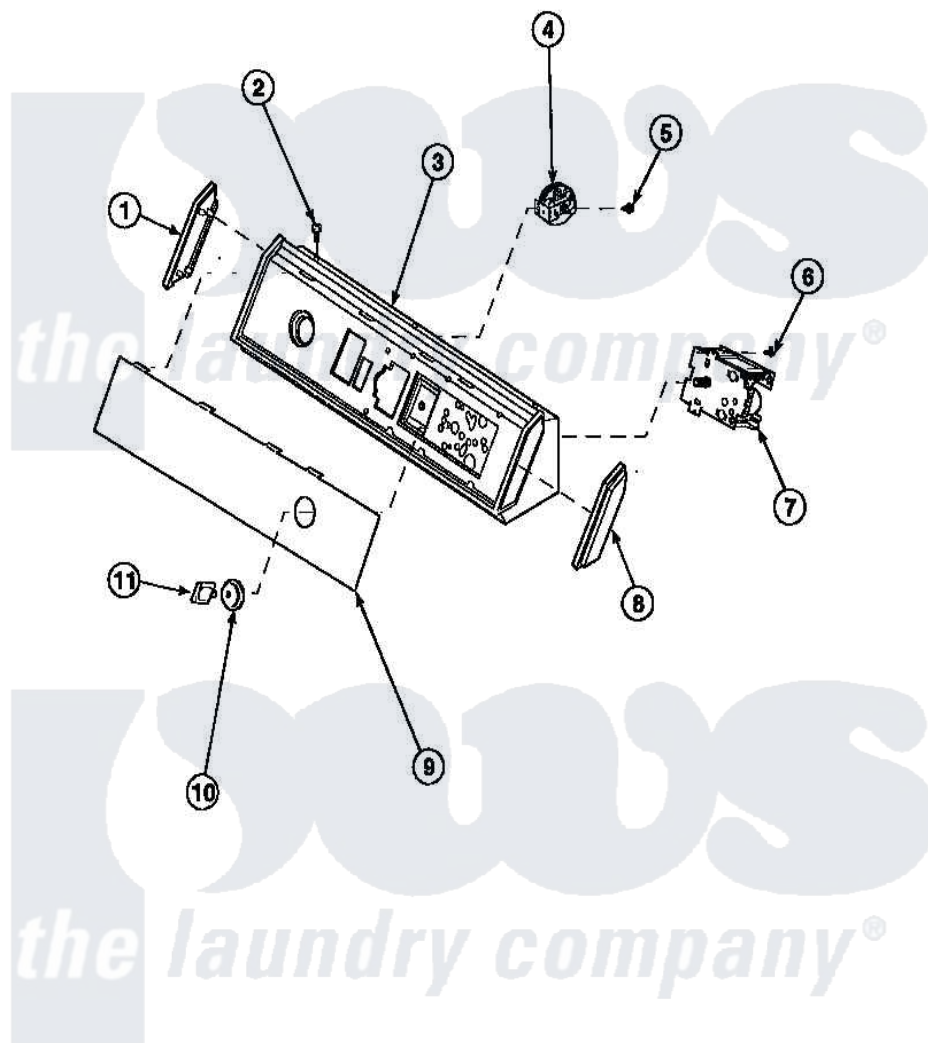

**Amana AWM270W2 (BOM: PAWM270W2) 09 - GRAPHIC PANEL,
CONTROL HOOD AND CONTROLS**

Amana [Residential Amana AWM270W2 \(BOM: PAWM270W2\) Washer Parts](#) Parts Diagram 09 - GRAPHIC PANEL,
CONTROL HOOD AND CONTROLS
Click on the part number to view part

Item	Original Part Number	Replaced By	Status	Part Description
1	31249		Not Available	CAP,END-L.H.-CHROME
2	32993		Not Available	SCREW,No.8ABX3/4 POZIDRI
3	36295		Not Available	ASS`Y, HOOD & MTG PLATE
"	37845		Not Available	ASSY, CONT PANEL
4	35010	39035		Switch, Pressure-Var
5	31260			Screw, No.8 X 3/8 Ind H
6	21300		Not Available	SWITCH,TEMPERATURE
"	35115			Switch, TemPerature 3 P
7	23962	W10116760		Screw
8	31238			Timer, 2 Cycle
9	31248			Cap, End-RH-Chrome
10	36629		Not Available	PANEL, GRAPHICS
11	33818		Not Available	TIMER KNOB SKIRT
12	33898		Not Available	TIMER KNOB WHITE