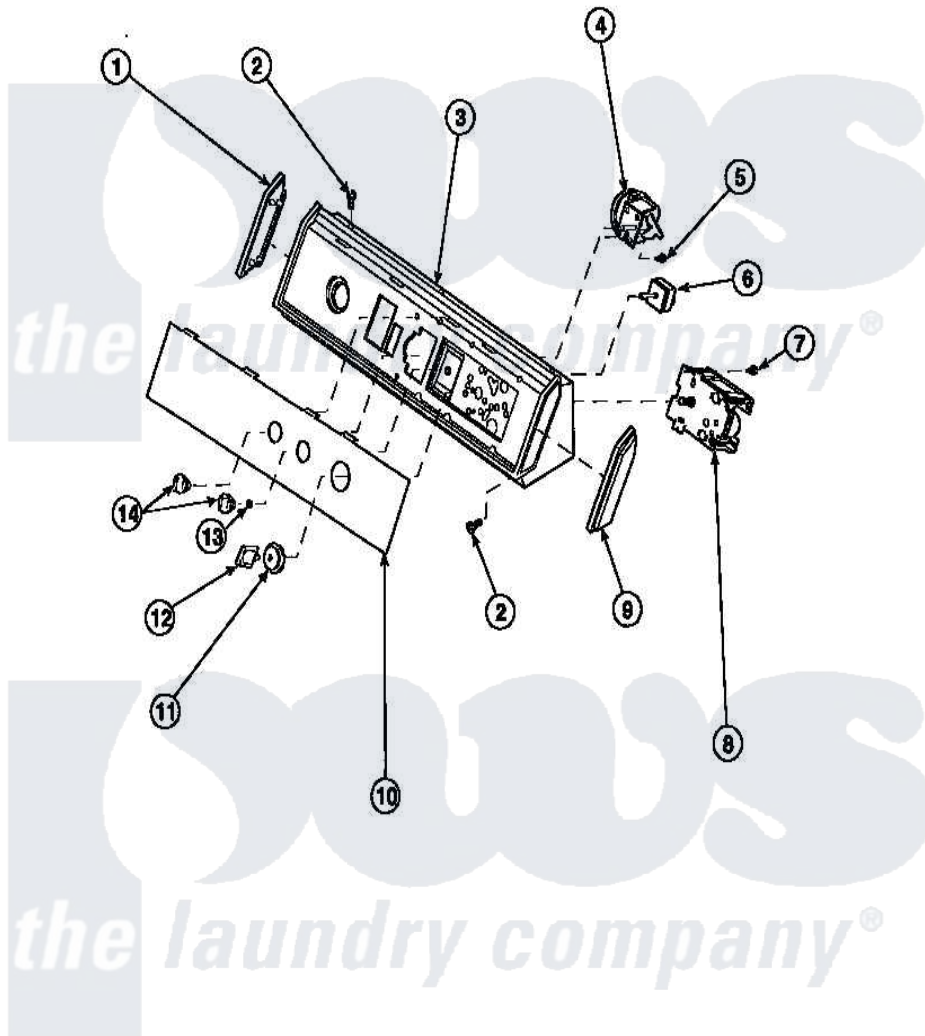

**Amana AWM270W2 (BOM: PAWM270W2) 10 - GRAPHIC PANEL,
CONTROL HOOD AND CONTROLS**

Amana Residential Amana AWM270W2 (BOM: PAWM270W2) Washer Parts Parts Diagram 10 - GRAPHIC
PANEL, CONTROL HOOD AND CONTROLS
Click on the part number to view part

Item	Original Part Number	Replaced By	Status	Part Description
1	31249		Not Available	CAP,END-L.H.-CHROME
4	35010	39035		Switch, Pressure-Var
5	31260			Screw, No.8 X 3/8 Ind H
6	35115			Switch, TemPerature 3 P
7	23962	W10116760		Screw
8	31238			Timer, 2 Cycle
9	31248			Cap, End-RH-Chrome