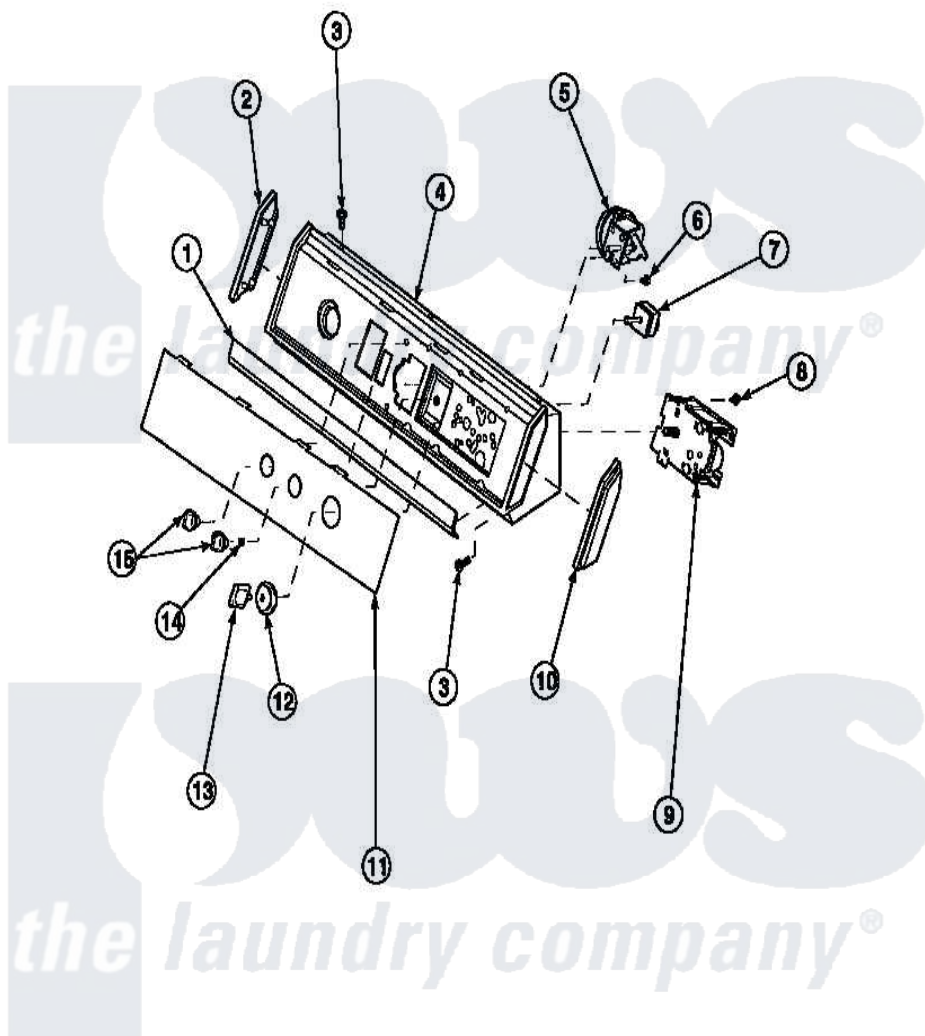

Amana AWM270W2 (BOM: PAWM270W2) 11 - GRAPHIC PANEL, CONTROL HOOD AND CONTROLS

Amana [Residential Amana AWM270W2 \(BOM: PAWM270W2\) Washer Parts](#) Parts Diagram 11 - GRAPHIC PANEL, CONTROL HOOD AND CONTROLS
 Click on the part number to view part

| Item | Original Part Number | Replaced By | Status | Part Description |
|------|-----------------------|---------------------------|---------------|--------------------------|
| 2 | 31249 | | Not Available | CAP,END-L.H.-CHROME |
| 3 | 32993 | | Not Available | SCREW,No.8ABX3/4 POZIDRI |
| 4 | 36295 | | Not Available | ASS`Y, HOOD & MTG PLATE |
| 6 | 31260 | | | Screw, No.8 X 3/8 Ind H |
| 7 | 35115 | | | Switch, TemPerature 3 P |
| 8 | 23962 | W10116760 | | Screw |
| 10 | 31248 | | | Cap, End-RH-Chrome |
| 12 | 33818 | | Not Available | TIMER KNOB SKIRT |
| 13 | 33898 | | Not Available | TIMER KNOB WHITE |
| 15 | 33688 | 36701W | | Knob |