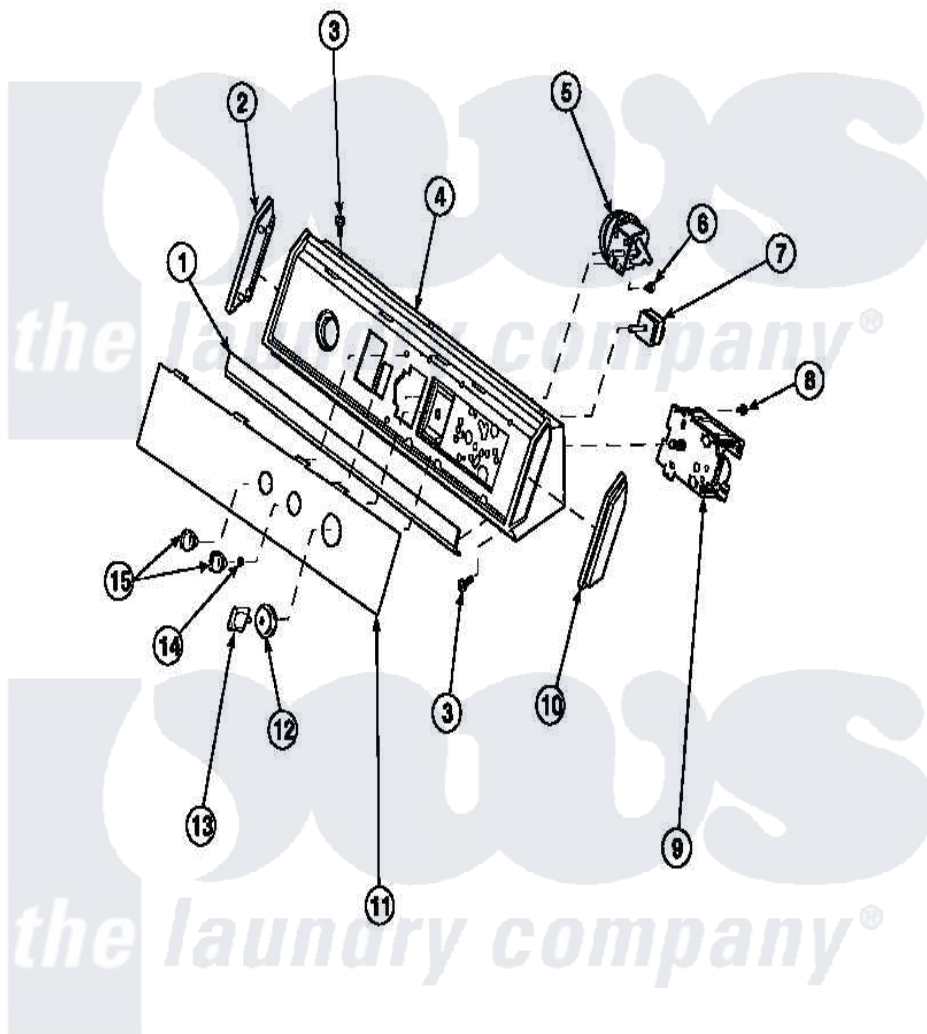

Amana AWM270W2 (BOM: PAWM270W2) 12 - GRAPHIC PANEL, CONTROL HOOD AND CONTROLS

Amana Residential Amana AWM270W2 (BOM: PAWM270W2) Washer Parts Parts Diagram 12 - GRAPHIC PANEL, CONTROL HOOD AND CONTROLS
 Click on the part number to view part

Item	Original Part Number	Replaced By	Status	Part Description
2	31249		Not Available	CAP,END-L.H.-CHROME
6	31260			Screw, No.8 X 3/8 Ind H
8	23962	W10116760		Screw
10	31248			Cap, End-RH-Chrome