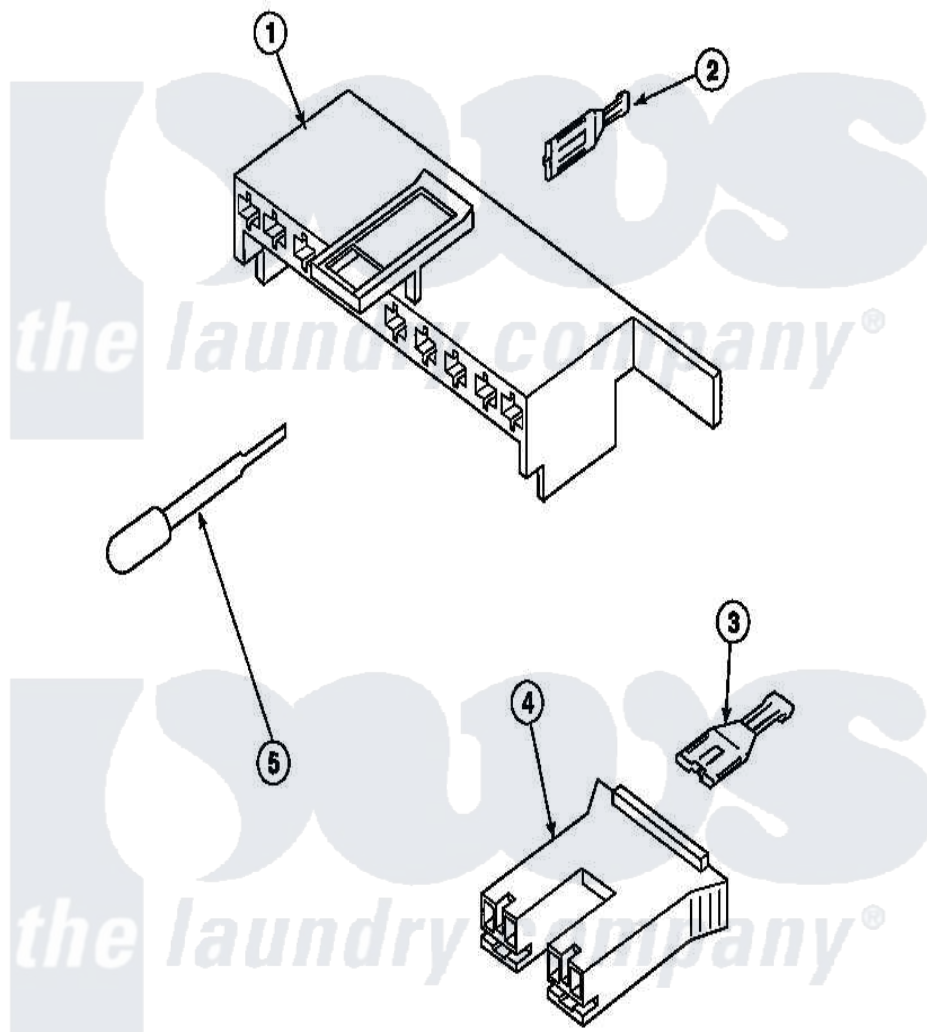

**Amana AWM270W2 (BOM: PAWM270W2) 14 - MIXING VALVE & MOTOR
CONN BLOCKS, TERM**

Amana Residential Amana AWM270W2 (BOM: PAWM270W2) Washer Parts Parts Diagram 14 - MIXING VALVE & MOTOR CONN BLOCKS, TERM
Click on the part number to view part

Item	Original Part Number	Replaced By	Status	Part Description
1	34677			10 Circuit Plug
2	Y00188			Molex Terminal
3	Y00121		Not Available	SPADE TERMINAL(12 GAUGE) (1/4 INCH-(2) 18 GAUGE WIRES O
4	34676			Plug
"	34675		Not Available	PLUG
5	283P4			Terminal Extractor Tool