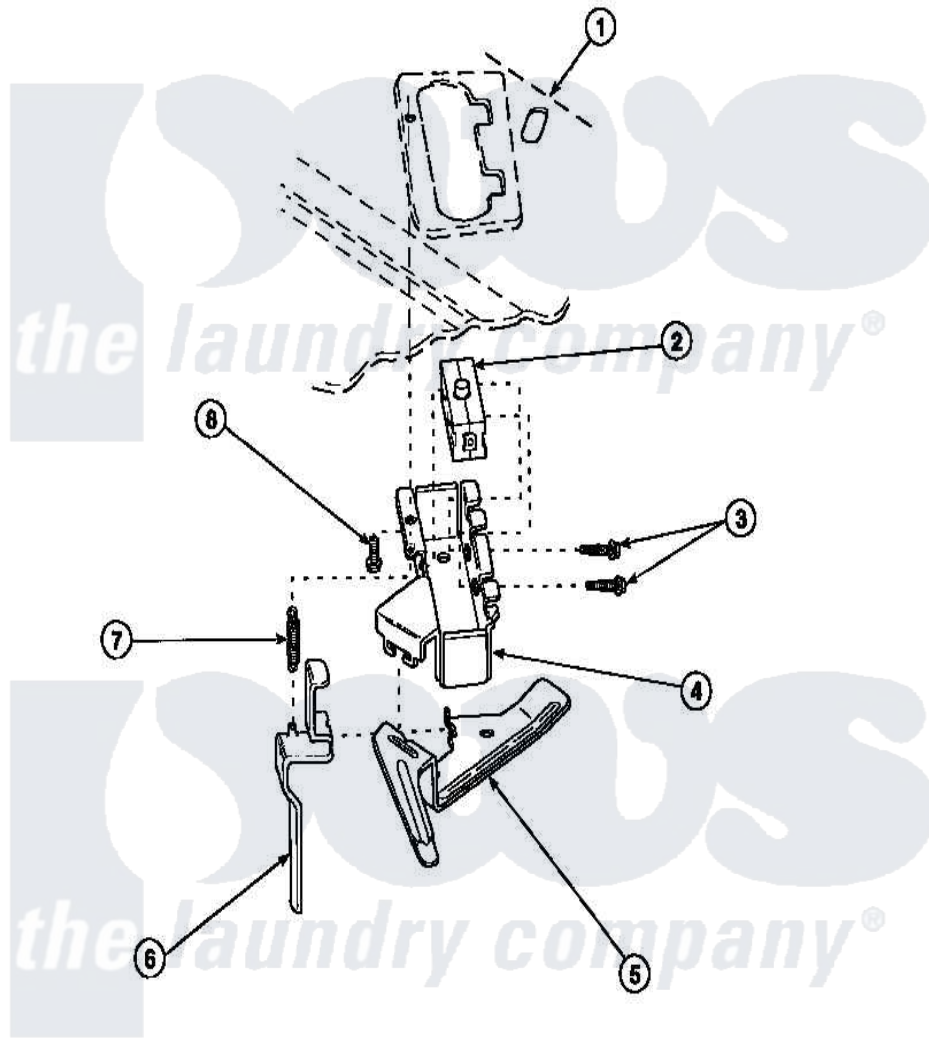

Amana AWM270W2 (BOM: PAWM270W2) 17 - OUT-OF-BALANCE SWITCH

Amana Residential Amana AWM270W2 (BOM: PAWM270W2) Washer Parts Parts Diagram 17 - OUT-OF-BALANCE SWITCH

[Click on the part number to view part](#)

Item	Original Part Number	Replaced By	Status	Part Description
1	34902P		Not Available	TOP
2	33445	27001095		Switch, Lid
3	36510			Screw
4	36497P			Kit, Switch Holder
5	33441			Arm, Actuator
6	33442			Lever, Unbalanced Load
7	33443			Spring
8	23962	W10116760		Screw