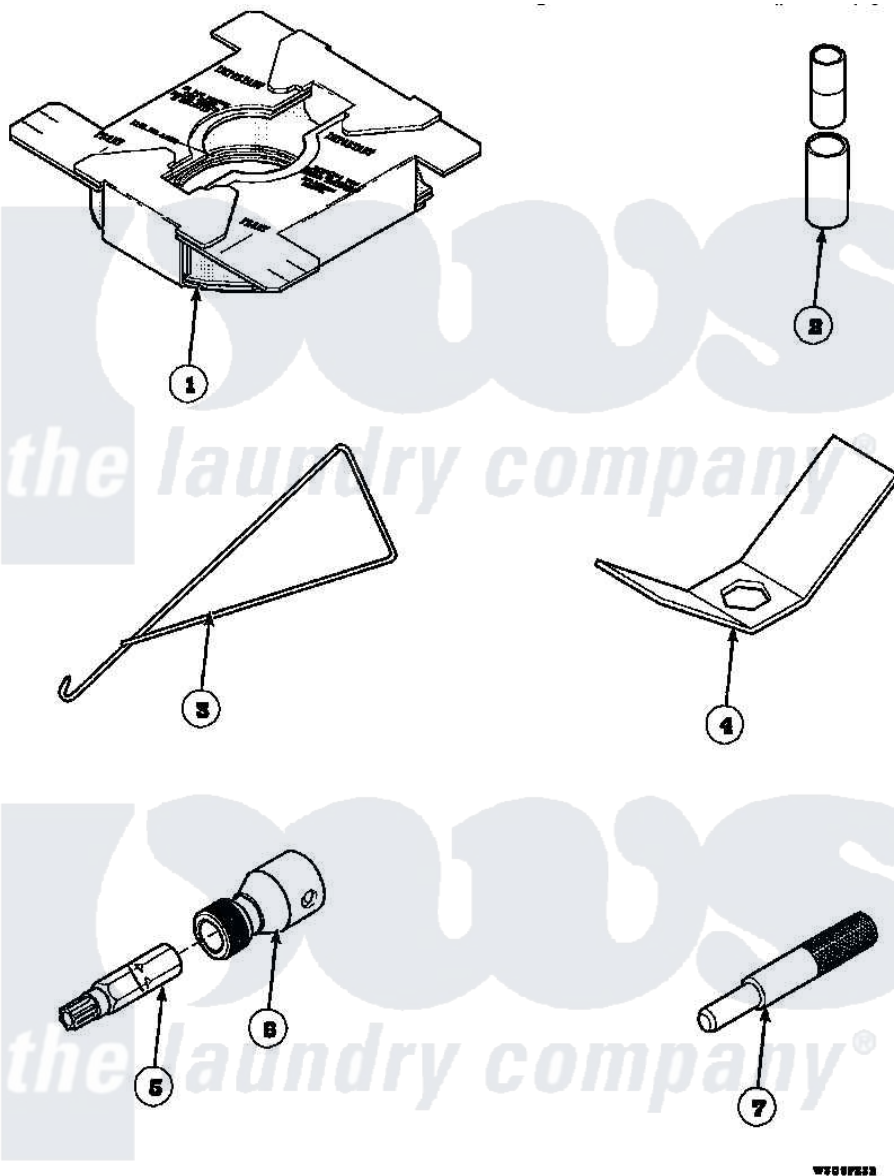

Amana AWM270W2 (BOM: PAWM270W2) 19 - SPECIAL TOOLS

Amana Residential Amana AWM270W2 (BOM: PAWM270W2) Washer Parts Parts Diagram 19 - SPECIAL TOOLS
 Click on the part number to view part

Item	Original Part Number	Replaced By	Status	Part Description
1	36926		Not Available	BRACE, SHIPPING
2	242P4			Installer, Spring
3	289P4	321P4		Hook, Spring
4	237P4	306P4		Hex Wrench
5	282P4			T25 Tamper Resistant Bit
6	24161			Torx Bit Holder
7	305P4		Not Available	TOOL, TRANSMISSION PI
NI	555P3	725P3		Kit