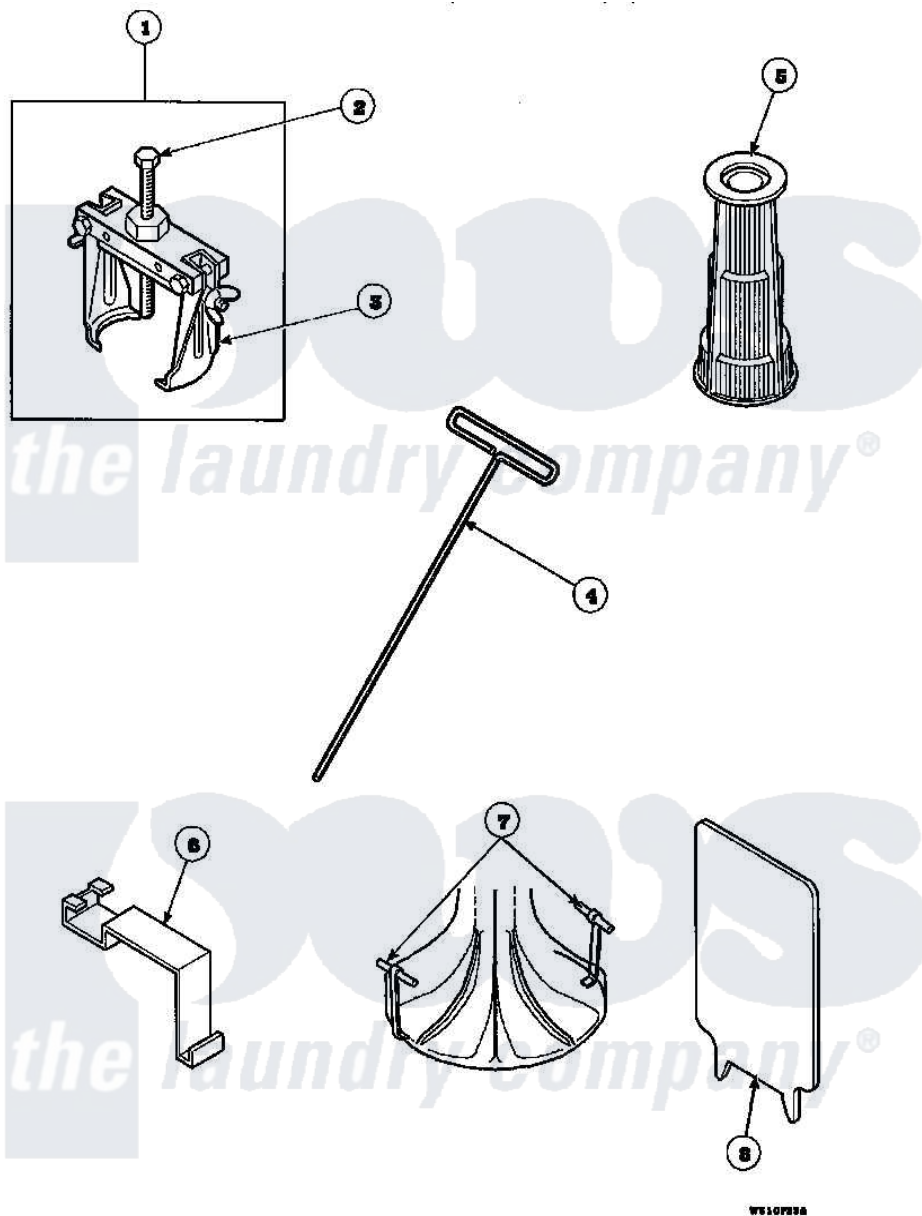

# Amana AWM270W2 (BOM: PAWM270W2) 20 - SPECIAL TOOLS

Amana Residential Amana AWM270W2 (BOM: PAWM270W2) Washer Parts Parts Diagram 20 - SPECIAL TOOLS

[Click on the part number to view part](#)

Item	Original Part Number	Replaced By	Status	Part Description
1	<a href="#">294P4</a>			Bell Tool
2	<a href="#">294P4B</a>			Drive Bell Bolt
3	<a href="#">294P4A</a>			Jaw, Drive Bell Tool
4	291P4		Not Available	WRENCH, T - ALLEN
5	<a href="#">293P4</a>			Seal Tool
6	<a href="#">273P4</a>			Tub Cover Gasket Tool
7	<a href="#">254P4P</a>			Agitator Hooks
8	<a href="#">272P4</a>			Tool, Lid Switch Instal
NI	555P3	<a href="#">725P3</a>		Kit