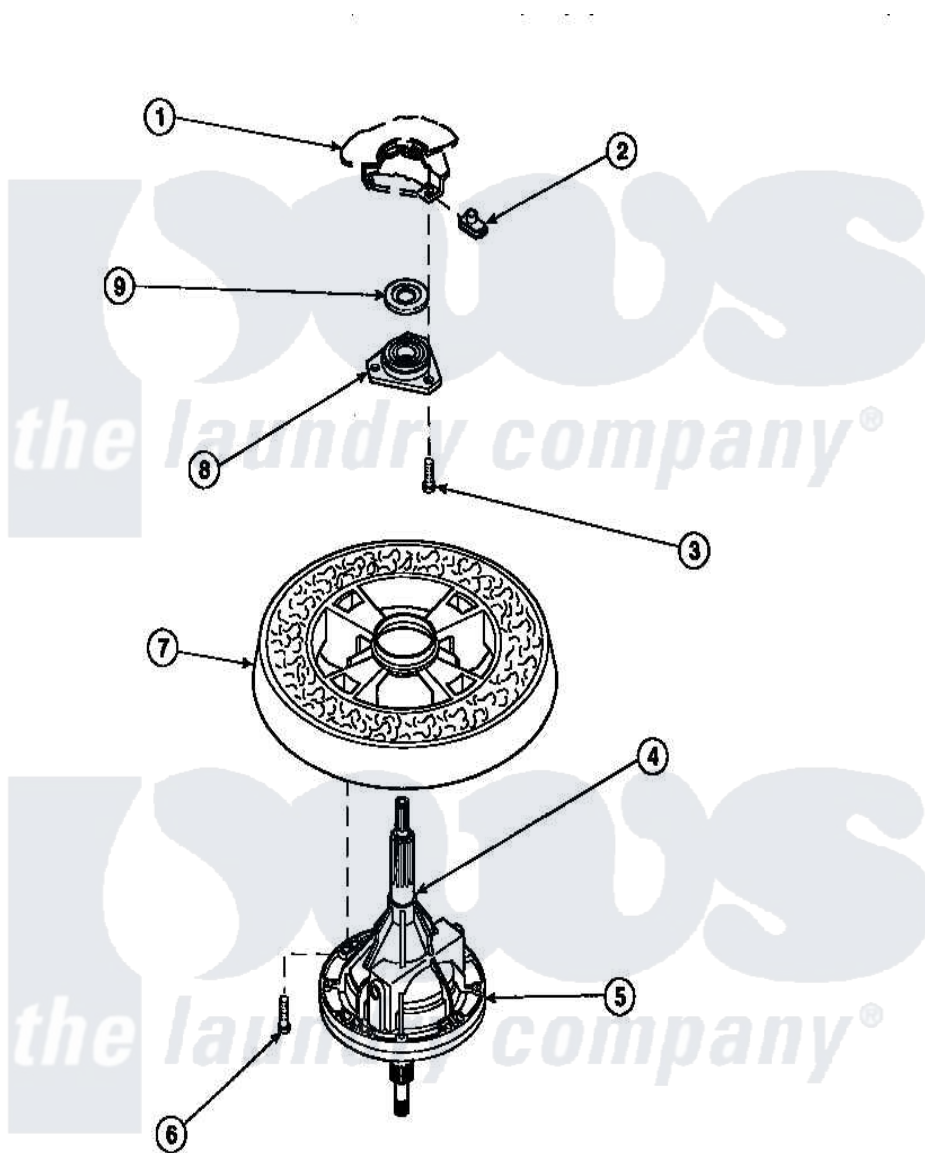

# Amana AWM270W2 (BOM: PAWM270W2) 23 - TRANSMISSION ASSY AND BALANCE RING

Amana Residential Amana AWM270W2 (BOM: PAWM270W2) Washer Parts Parts Diagram 23 - TRANSMISSION ASSY AND BALANCE RING  
 Click on the part number to view part

Item	Original Part Number	Replaced By	Status	Part Description
1	<a href="#">34439P</a>			Outer Tub
2	<a href="#">27222</a>			Nut, Retainer 5/16-18
3	36991	<a href="#">3400500</a>		Bolt, 3405245 5/16-18 X 3/4
4	<a href="#">27604P</a>			Never-Seeze 1 Oz Tube
5	<a href="#">34526P</a>			Assembly, Transmission
6	37047		Not Available	SCREW, CAP
7	34731		Not Available	ASSY,BALANCE RING-COMPL
8	27182	<a href="#">40004201P</a>		Main Bearing Assembly
9	<a href="#">27187</a>			Flinger