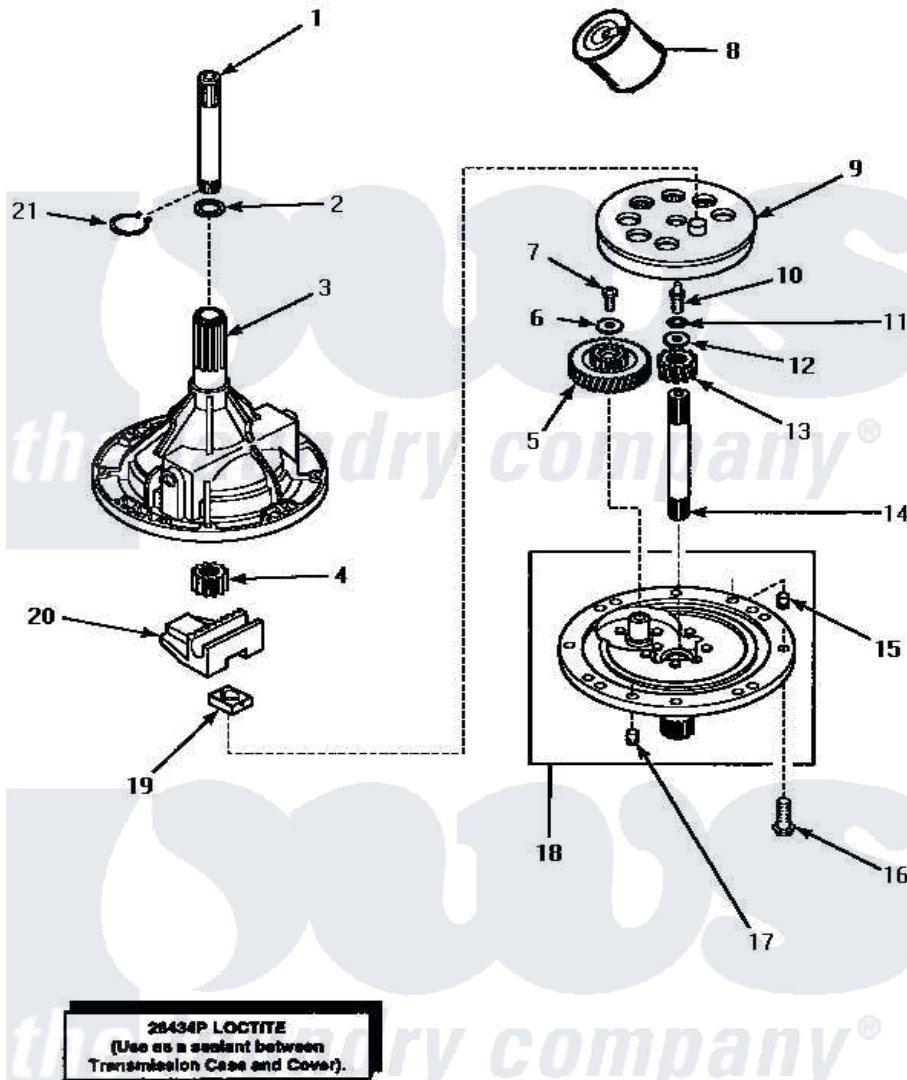

Amana AWM290L 01 - 34526 TRANSMISSION ASSY

34526 TRANSMISSION ASSEMBLY

Amana Residential Amana AWM290L Washer Parts Parts Diagram 01 - 34526 TRANSMISSION ASSY
 Click on the part number to view part

Item	Original Part Number	Replaced By	Status	Part Description
1	Y36570			Shaft, Output
2	35092			Washer, 3628id X 1.00 X .056
3	33223		Not Available	ASSY,TRANSMISSION CASE
4	27003			Pinion, Agitator
5	29161			Gear, Reduction
6	29260		Not Available	WASHER
7	29273			Screw, 1/4-20 X 3/8
8	27243P			Oil, CW Transmission F-
9	26577			Assembly, Gear And Stud
10	27030		Not Available	SCREW,1/4-20 SPECIAL
11	21456			Lockwasher, 1/4 Intshkp
12	26509	40041501		Washer
13	Y29160			Pinion, Drive
14	34853			Shaft, Input
15	27172			Pin, Dowel
16	32814		Not Available	SCREW,1/4-20X7/8 SERRA

17	27172		Pin, Dowel
18	34854	38290	Assembly, Cover
19	26493		Slide
20	Y31526		Rack
21	27197		Ring, Retaining
NI	Y34526	34526P	Assembly, Transmission
"	28434P		Not Available LOCTITE