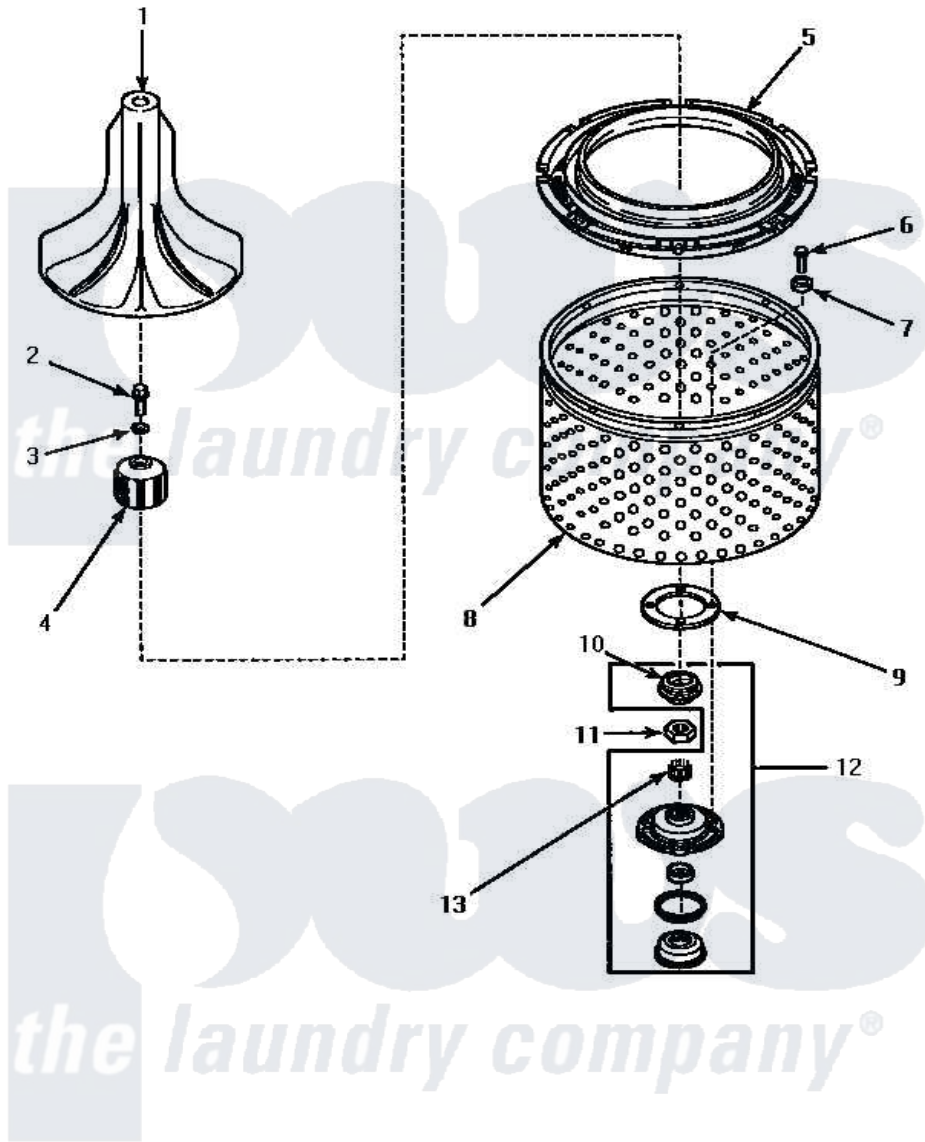

Amana AWM290L 02 - AGITATOR/DRIVE BELL/SEAL KIT/TUB & HUB

AGITATOR, DRIVE BELL, SEAL KIT, WASHTUB AND HUB

Amana [Residential Amana AWM290L Washer Parts](#) Parts Diagram 02 - AGITATOR/DRIVE BELL/SEAL KIT/TUB & HUB

[Click on the part number to view part](#)

Item	Original Part Number	Replaced By	Status	Part Description
1	33514	40000501W		Agitator, Flex Vane
2	34288	40065102		Screw, Shoulder 1/4
3	36472			O-Ring
4	34504P	R9900189		Kit, Drive Bell And Seal
5	35035			Guard, Clothes
6	27202	W1011678Z		Screw
7	28094			Gasket
8	34519P	39252P		Wash Tub
9	27125	39122		Gasket, Washtub
10	34184	R9900189		Kit, Drive Bell And Seal
11	Y29220	40016301		Nut, Lock
12	495P3	R9900552		Hub And Seal
13	29728	40008301		Insert, Spline