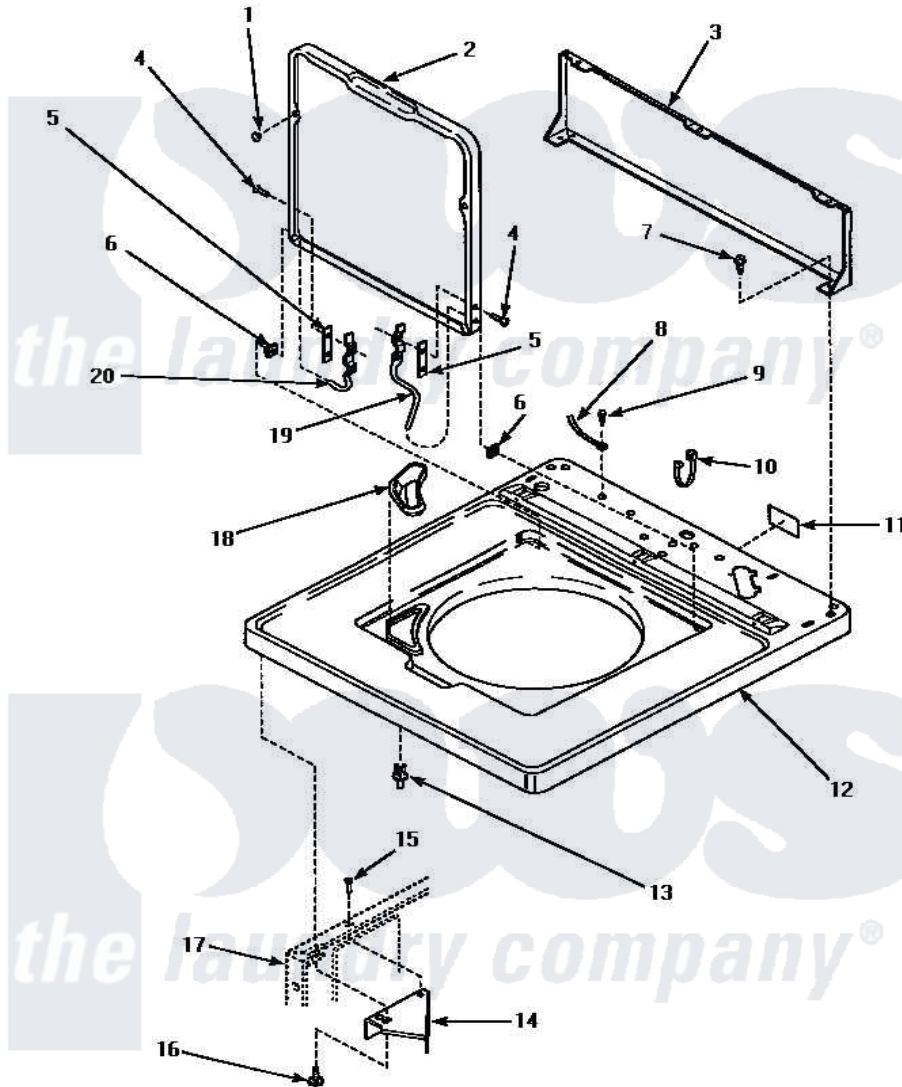

Amana AWM290L 04 - CAB TOP/LOADING DR & CTRL HOOD REAR PAN

*ADD SUFFIX LETTER TO PART NUMBER TO DESIGNATE COLOR.
 H Harvest Gold L Almond W White

CABINET TOP, LOADING DOOR AND CONTROL HOOD REAR PANEL

Amana Residential Amana AWM290L Washer Parts Parts Diagram 04 - CAB TOP/LOADING DR & CTRL HOOD REAR PAN

Click on the part number to view part

Item	Original Part Number	Replaced By	Status	Part Description
1	21685	40038001		Bumper
2	33541WP			Lid, W/Instructions
"	33541LP			Lid, W/Instructions
"	33541HP		Not Available	LID,W/INSTRUCTIONS
3	34903		Not Available	PANEL, BACK HOOD (USE 37782)
4	34337	W10119828		Screw, Lid Hinge Mounting
5	34338			Gasket, Hinge
6	33446	40008201		Bushing, Hinge
7	23962	W10116760		Screw
8	Y00000000		Not Available	SEE NOTE GROUND WIRE, GREEN
9	52909			Screw, 10B-16 X 1/2 HeX
10	21903	211881		Grommet, Cord Part Not Used-Gas Models Only
11	24903		Not Available	STICKER,DISCONNECT POW