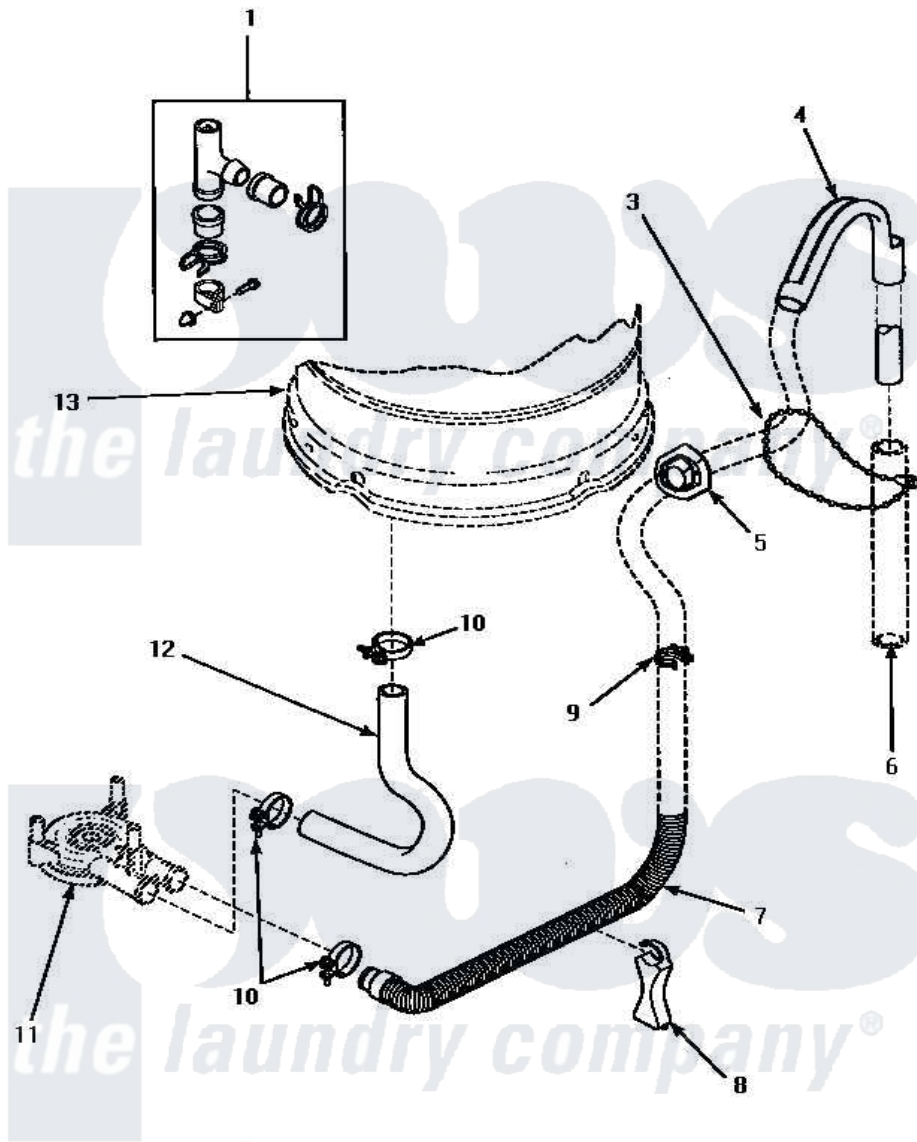

# Amana AWM290L 05 - DRAIN HOSE & SIPHON BREAK

## DRAIN HOSE AND SIPHON BREAK

Amana [Residential Amana AWM290L Washer Parts](#) Parts Diagram 05 - DRAIN HOSE & SIPHON BREAK  
 Click on the part number to view part

Item	Original Part Number	Replaced By	Status	Part Description
1	562P3	<a href="#">76660</a>		Break-Sphn
3	33489	<a href="#">8539404</a>		Tie-Wire
4	33615	<a href="#">22003814</a>		Retainer, Drain Hose
5	<a href="#">32219</a>			Relief, Strain
6	Y00000000		Not Available	SEE NOTE STANDPIPE
7	34502	<a href="#">40053901</a>		Hose, Drain
8	<a href="#">35487</a>			Support, Hose
9	<a href="#">36014</a>			Clip, Retainer-Hose
10	35384	<a href="#">285655</a>		Clamp, Hose
11	Y00000000		Not Available	SEE NOTE PUMP ASSEMBLY
12	<a href="#">35752</a>			Hose, Tub To Pump-Ddp
13	Y00000000		Not Available	SEE NOTE OUTER TUB
NI	406P3	<a href="#">451P3</a>		Kit Drain Extension