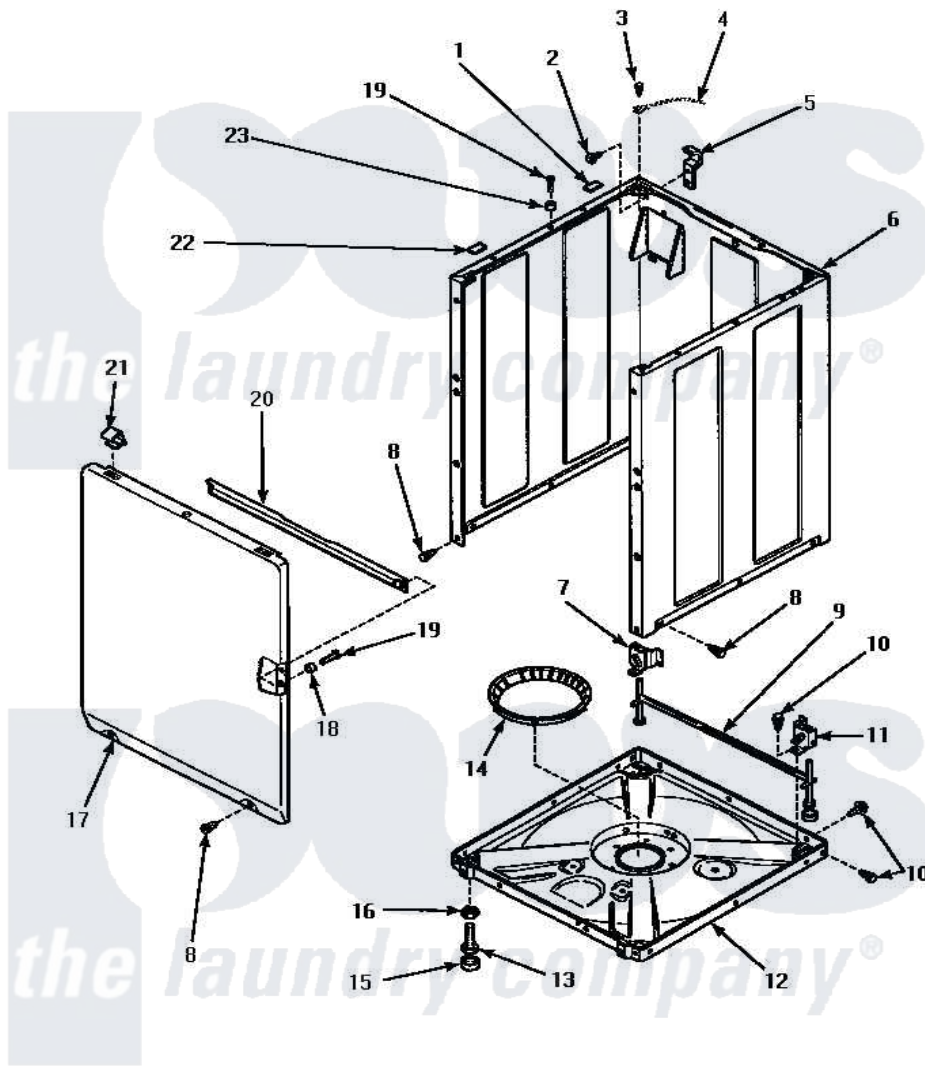

Amana AWM290L 06 - FRONT PANEL, BASE & CABINET ASSY

ADD SUFFIX LETTER TO PART NUMBER TO DESIGNATE COLOR.
 H Harvest Gold L Almond W White

FRONT PANEL, BASE AND CABINET ASSEMBLY

Amana [Residential Amana AWM290L Washer Parts](#) Parts Diagram 06 - FRONT PANEL, BASE & CABINET ASSY
 Click on the part number to view part

Item	Original Part Number	Replaced By	Status	Part Description
1	36226			Pad, Bumper .25
2	34499		Not Available	SCREW, No.10B X 1/4 TAP IN HX
3	56392		Not Available	SCREW,8-18 X 3/8 TAPPI
4	Y00000000		Not Available	SEE NOTE GROUND WIRE, GREEN
5	Y27103			Hinge, Hold-Down Lug
6	34475WP	38612WP		Kit-Service
"	34475LP	38612LP		Kit Service Cabinet
"	34475HP		Not Available	KIT,SERVICE CABINET
7	36037			Bracket, Sll-Left
8	27196	27001200		Screw
9	34443			Assembly, Leg And Stabilier
10	35148		Not Available	SCREW,1/4-14 X 3/8 HX HD
11	36036		Not Available	BRACKET,SLL-RIGHT
12	34434P			Assembly Nut/Leg Base
13	Y34319	22003428		Leg, Adjustable

14	36108		Not Available	SNUBBER PAD & ISOLATOR
15	34318	40016001		Foot, Rubber
16	Y21899	40038101		Nut, Leg
17	34656HP		Not Available	ASSY,FRONT PANEL
"	34656WP			Assembly, Front Panel
"	34656LP			Assembly, Front Panel
18	28102			Locator, Panel
19	32671	Y014874		Screw, Idler Arm And Sleeve
20	Y35097		Not Available	BRACE, FRT PNL
21	35865			Clip, Hold-Down Front Panel
22	Y56128			Pad, Bumper
23	56079	505187		Locator, Panel