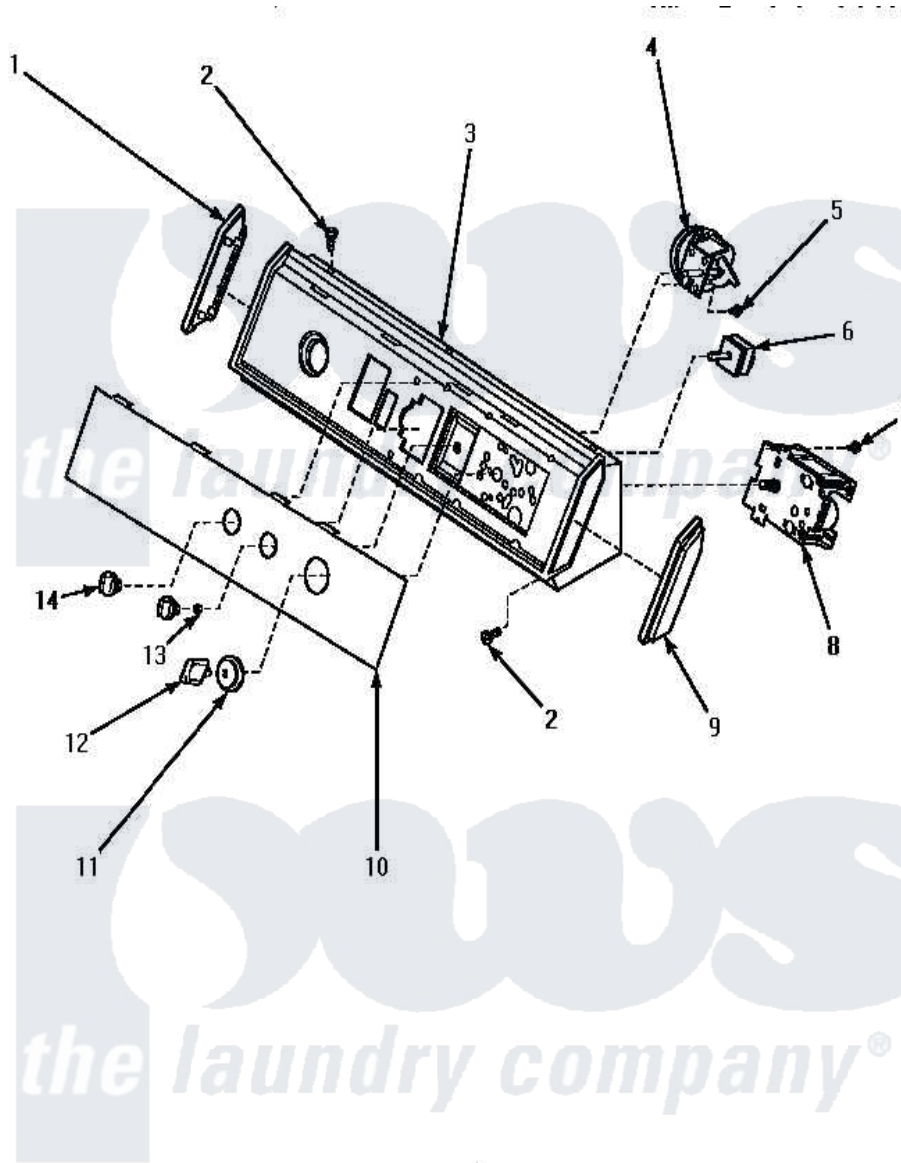

Amana AWM290L 07 - GRAPHIC PANEL, CONTROL HOOD & CONTROLS

GRAPHIC PANEL, CONTROL HOOD AND CONTROLS

Amana [Residential Amana AWM290L Washer Parts](#) Parts Diagram 07 - GRAPHIC PANEL, CONTROL HOOD & CONTROLS

[Click on the part number to view part](#)

Item	Original Part Number	Replaced By	Status	Part Description
"	NOTE:		Not Available	OUTER TUB COVER AND GASKET TOOL IS FOR REMOVAL OF 36025 OUTER TUB COVER FROM OUTER TUB AND INSTALLATION OF 32857 GASKET IN OUTER TUB COVER.
1	31249		Not Available	CAP,END-L.H.-CHROME
2	31752		Not Available	SCREW,No.8ABX3/4 POZIDRI
3	31811		Not Available	ASSY,HOOD & MOUNTING B
4	35010	39035		Switch, Pressure-Var
5	31260			Screw, No.8 X 3/8 Ind H
6	21300		Not Available	SWITCH,TEMPERATURE
7	23962	W10116760		Screw
8	31238			Timer, 2 Cycle
9	31248			Cap, End-RH-Chrome
10	35236			Panel, Graphics

11	33817	Not Available	ASSY,TIMER SKIRT-BLACK
12	33897		Knob, Timer-Washer-Blac
13	57584	Not Available	NUT
14	33610		Assembly, Knob-Rotary-Black