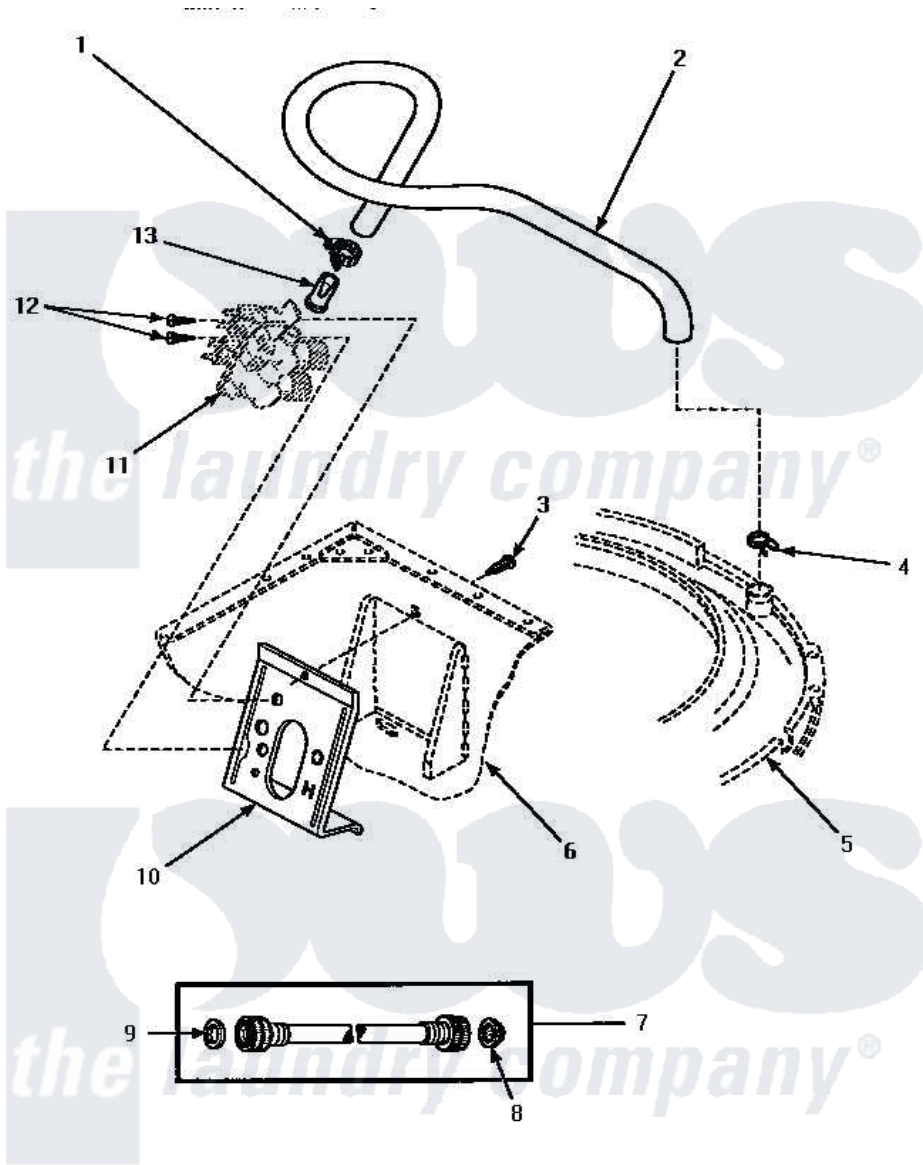

Amana AWM290L 08 - INLET/FILL HOSE & MIXING VLV MTG BRKT

INLET HOSE, FILL HOSE AND MIXING VALVE MOUNTING BRACKET

Amana Residential Amana AWM290L Washer Parts Parts Diagram 08 - INLET/FILL HOSE & MIXING VLV MTG BRKT

[Click on the part number to view part](#)

Item	Original Part Number	Replaced By	Status	Part Description
1	27643	596669		Clamp, Manifold
2	35874	38155		Hose, Mix Valve To TU
3	33562	27001200		Screw
4	29210			Hose Clamp
5	Y00000000		Not Available	SEE NOTE OUTER TUB COVER
6	Y00000000		Not Available	SEE NOTE CABINET
7	28330P	202860		Inlet Hose Assembly
8	28605	22002960		Strainer, Washer Inlet
9	20290	Y013783		Washer, Inlet Hose
10	34972	39407		Bracket, Valve
11	Y00000000		Not Available	SEE NOTE MIXING VALVE ASSEMBLY
12	56392		Not Available	SCREW,8-18 X 3/8 TAPPI
13	34500	22001900		Preventer, Back Flow