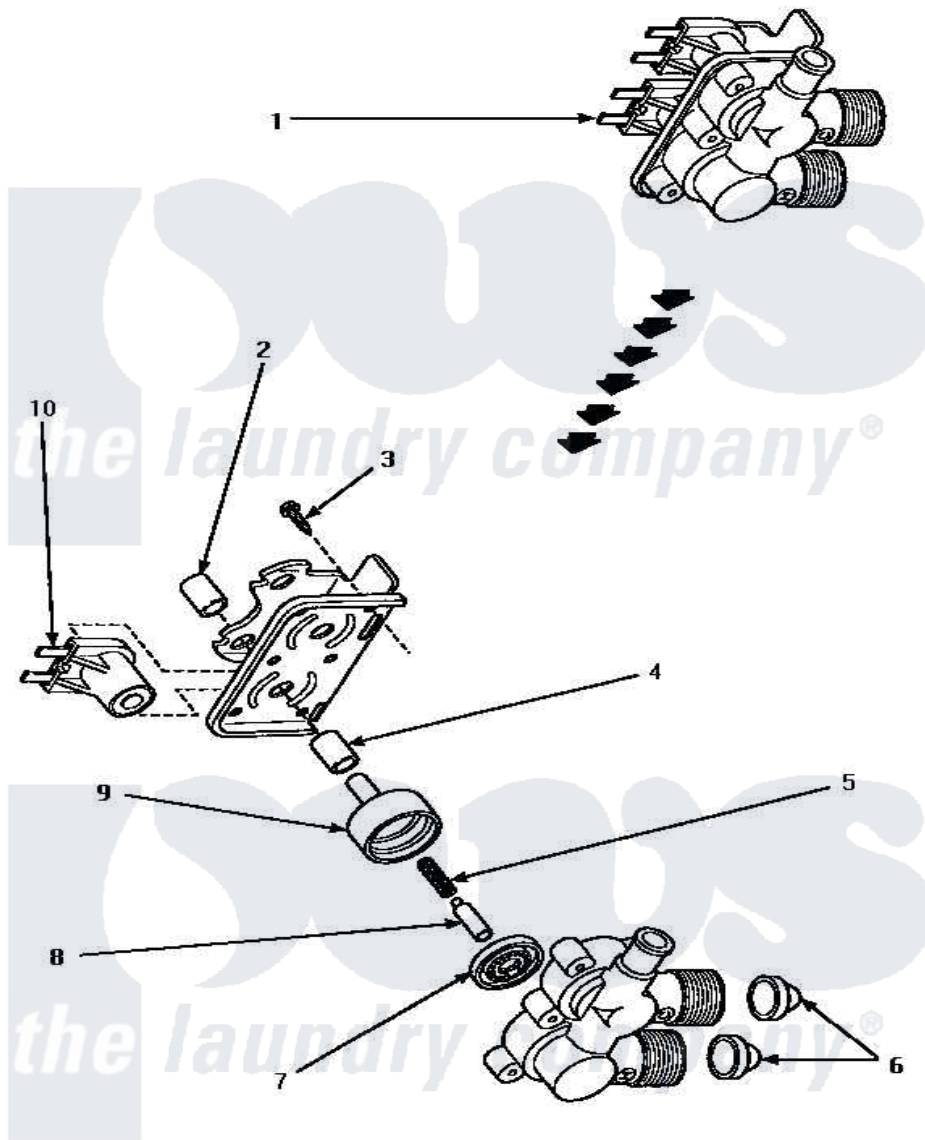

Amana AWM290L 09 - MIXING VALVE ASSY

MIXING VALVE ASSEMBLY

Amana [Residential Amana AWM290L Washer Parts](#) Parts Diagram 09 - MIXING VALVE ASSY
 Click on the part number to view part

Item	Original Part Number	Replaced By	Status	Part Description
1	34963	34963P		Valve Mixing Package
2	24128		Not Available	SLEEVE, LONG
3	25817C		Not Available	SCREW
4	24129		Not Available	SLEEVE, SHORT
5	23224E		Not Available	SPRING
6	24122	22002960		Strainer, Washer Inlet
7	24134		Not Available	DIAPHRAGM
8	24132		Not Available	ARMATURE
9	24130			Guide, Armature
10	33930A	33930		Valve, Mixing