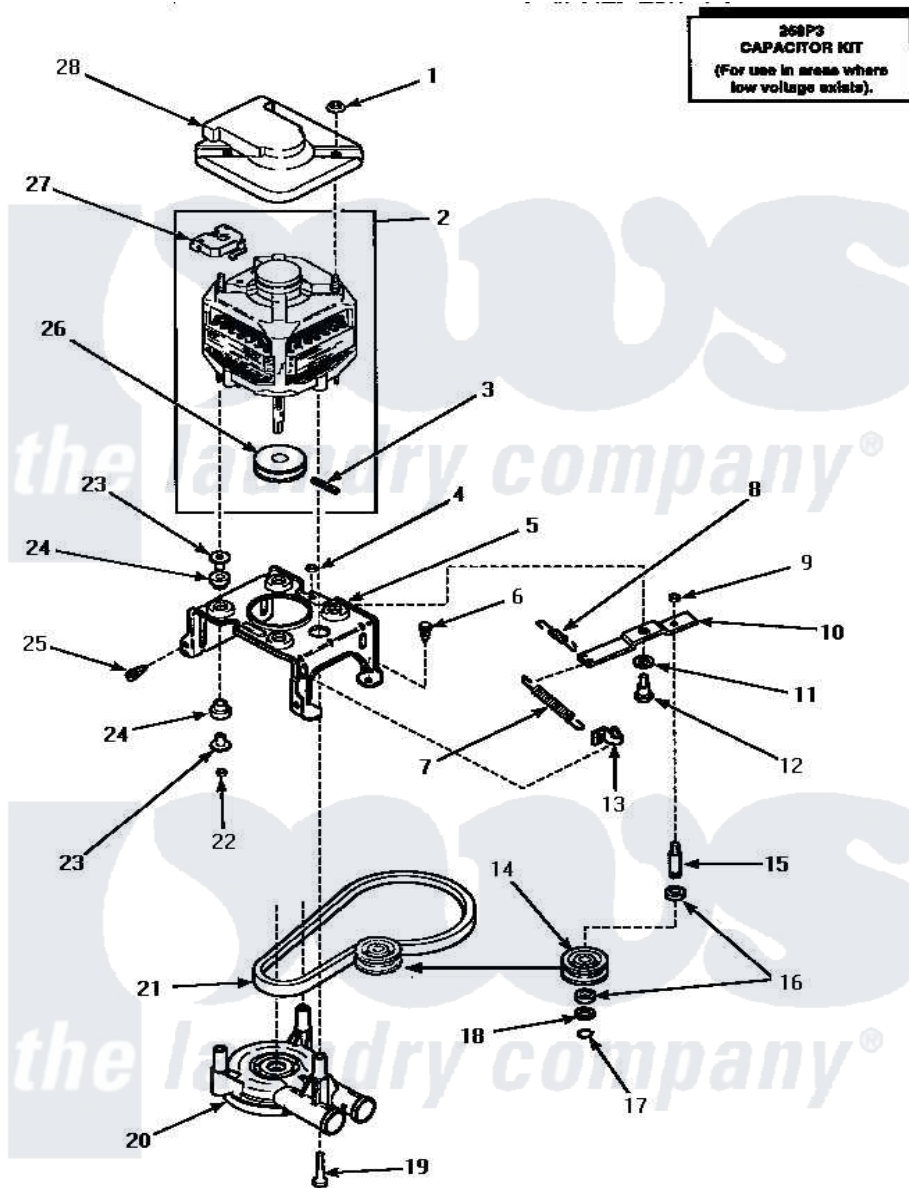

Amana AWM290L 11 - MOTOR, MTG BRKT, BELT, PUMP & IDLER ASSY

MOTOR, MOUNTING BRACKET, BELT, PUMP AND IDLER ASSEMBLY

Amana Residential Amana AWM290L Washer Parts Parts Diagram 11 - MOTOR, MTG BRKT, BELT, PUMP & IDLER ASSY

Click on the part number to view part

Item	Original Part Number	Replaced By	Status	Part Description
1	35139		Not Available	PALNUT
2	34910	27001215		Motor W/Pulley
3	23750			Pin, Roll
4	52566	27001225		Nut, Jam Mid Lock 1/4-20
5	34890		Not Available	BRACKET,MOTOR MOUNT
6	Y31645	27001200		Screw
7	33110	37366		Spring, Idler
8	30620		Not Available	SPRING,IDLER LEVER HEL
9	28803	2221070		Clamp, Nylon
10	31054	40041002		Lever, Idler
11	81392	40054701		Washer
12	27229	40038901		Screw, 1/4-20
13	28849			Clip, Spring
14	28800		Not Available	WHEEL,IDLER
15	28802			Shaft, Idler
16	Y29443			Washer, Felt

17	23748		Ring, Retaining
18	52549		Washer, 501 ID X3/4 Odx
19	Y34565	40063701	Screw, 10-16 x 1.75
20	35742P	27001233	Pump
21	28808		Belt, Agitate And Spin
22	35423	3400029	Nut, Adapter Plate
23	34791		Post, Mount-Motor
24	34788		Mount, Motor
25	Y31645	27001200	Screw
26	27171	Not Available	PULLEY, MOTOR
27	35632	Not Available	SWITCH, MOTOR
28	34754	40112301	Shield, Motor
NI	258P3	Not Available	KIT,CAPACITOR