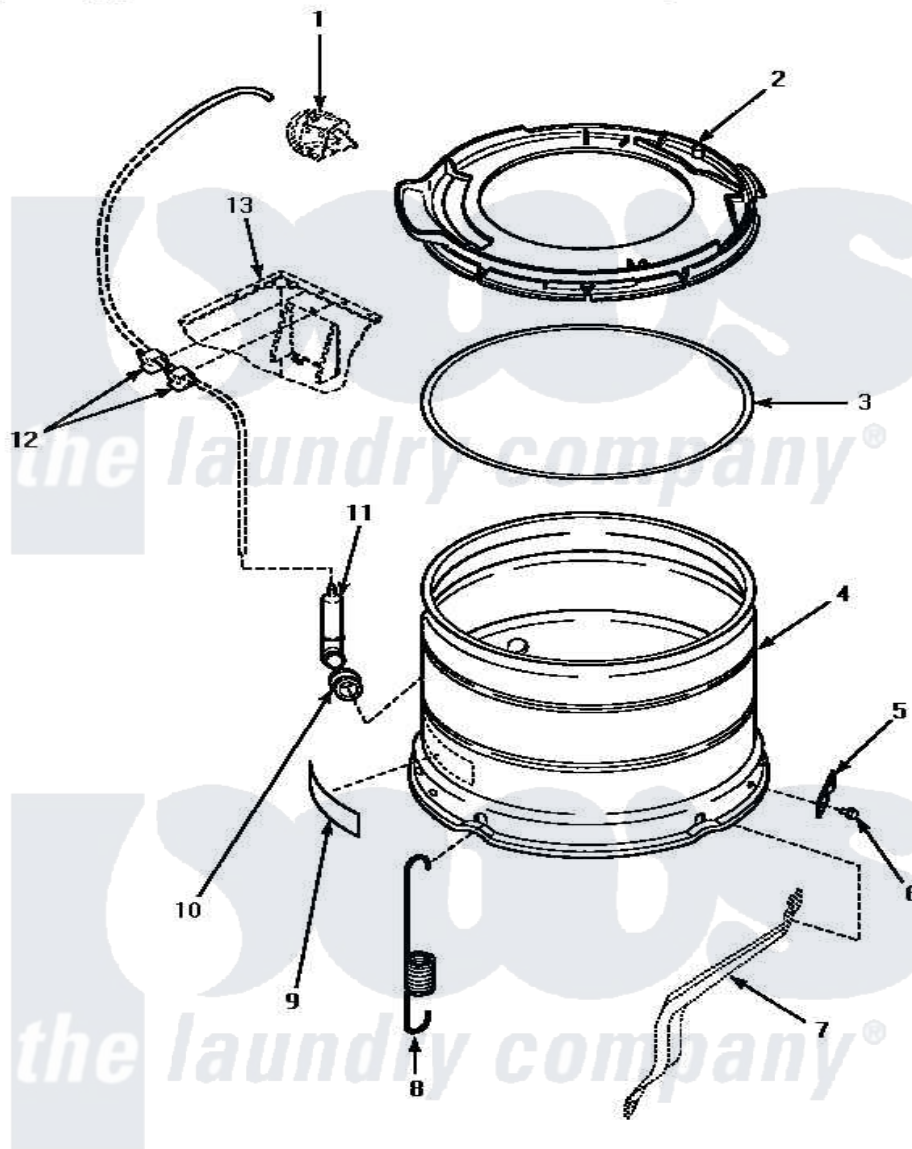

Amana AWM290L 12 - OUTER TUB, COVER & PRESSURE HOSE

OUTER TUB, COVER AND PRESSURE HOSE

Amana Residential Amana AWM290L Washer Parts Parts Diagram 12 - OUTER TUB, COVER & PRESSURE HOSE

Click on the part number to view part

| Item | Original Part Number | Replaced By | Status | Part Description |
|------|------------------------|--------------------------|---------------|--------------------------------|
| 1 | Y00000000 | | Not Available | SEE NOTE PRESSURE SWITCH |
| 2 | 36025 | 36025P | | Assembly, Tub Cover and Gasket |
| 3 | 32857 | | | Gasket, Tub Cover Small |
| 4 | 34439P | | | Outer Tub |
| 5 | 27926 | | | Plate, Leg .063 |
| 6 | 35369 | 40128701 | | Screw, 5/16-18 X .50 |
| 7 | Y00000000 | | Not Available | SEE NOTE SUPPORT LEG |
| 8 | 35947 | | Not Available | SPRING, TUB -SHORT |
| 9 | 500049 | | Not Available | STICKER |
| 10 | 29175 | 40037801 | | Grommet |
| 11 | 30907 | 40008501 | | Assembly, Pressure Bulb |
| 12 | 21036 | | | Clip, Cable |
| 13 | Y00000000 | | Not Available | SEE NOTE CABINET |