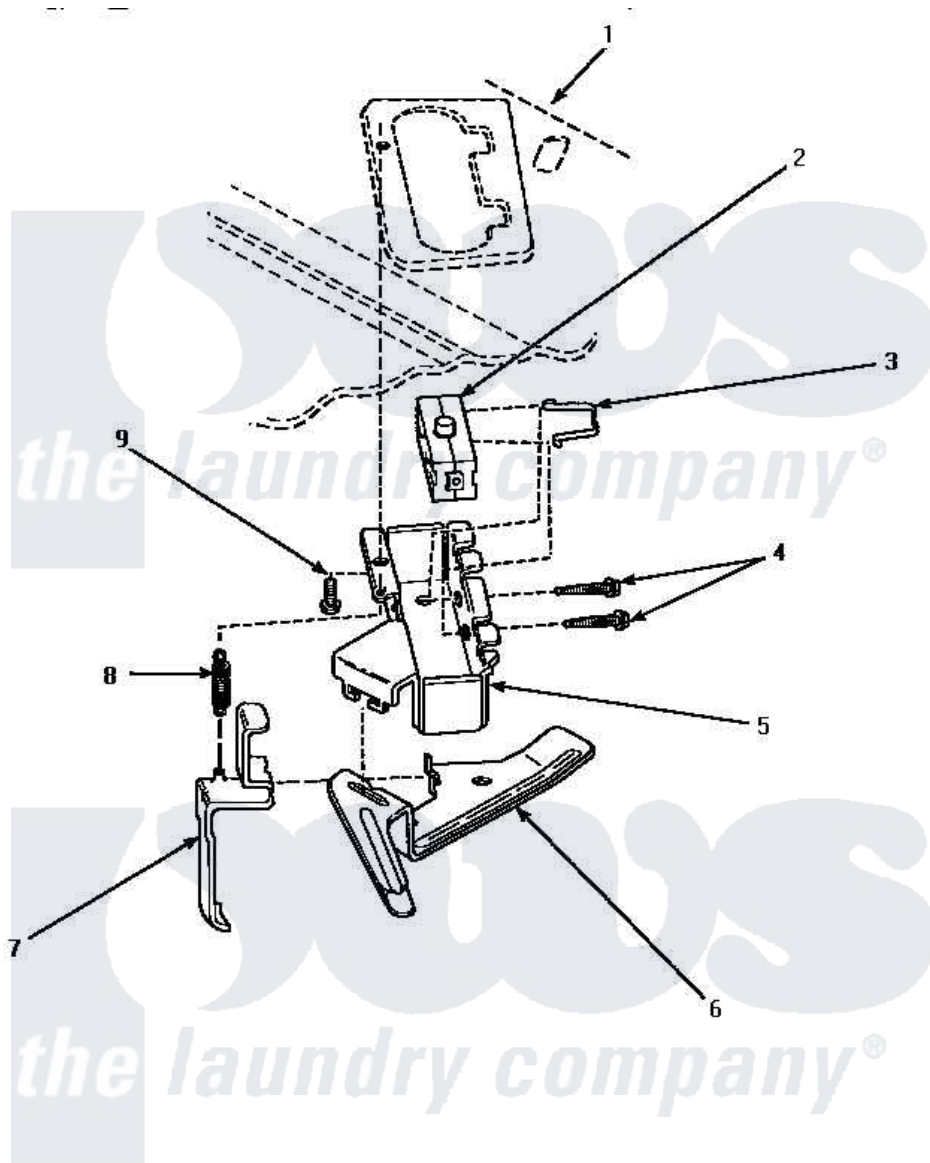

Amana AWM290L 13 - OUT-OF-BALANCE SWITCH

OUT-OF-BALANCE SWITCH

Amana [Residential Amana AWM290L Washer Parts](#) Parts Diagram 13 - OUT-OF-BALANCE SWITCH
 Click on the part number to view part

Item	Original Part Number	Replaced By	Status	Part Description
1	Y00000000		Not Available	SEE NOTE CABINET TOP
2	33445	27001095		Switch, Lid
3	33433		Not Available	CLIP,HOLDER-SWITCH
4	36510			Screw
5	34679P		Not Available	SWITCH HOLDER
6	33441			Arm, Actuator
7	33442			Lever, Unbalanced Load
8	33443			Spring
9	23962	W10116760		Screw