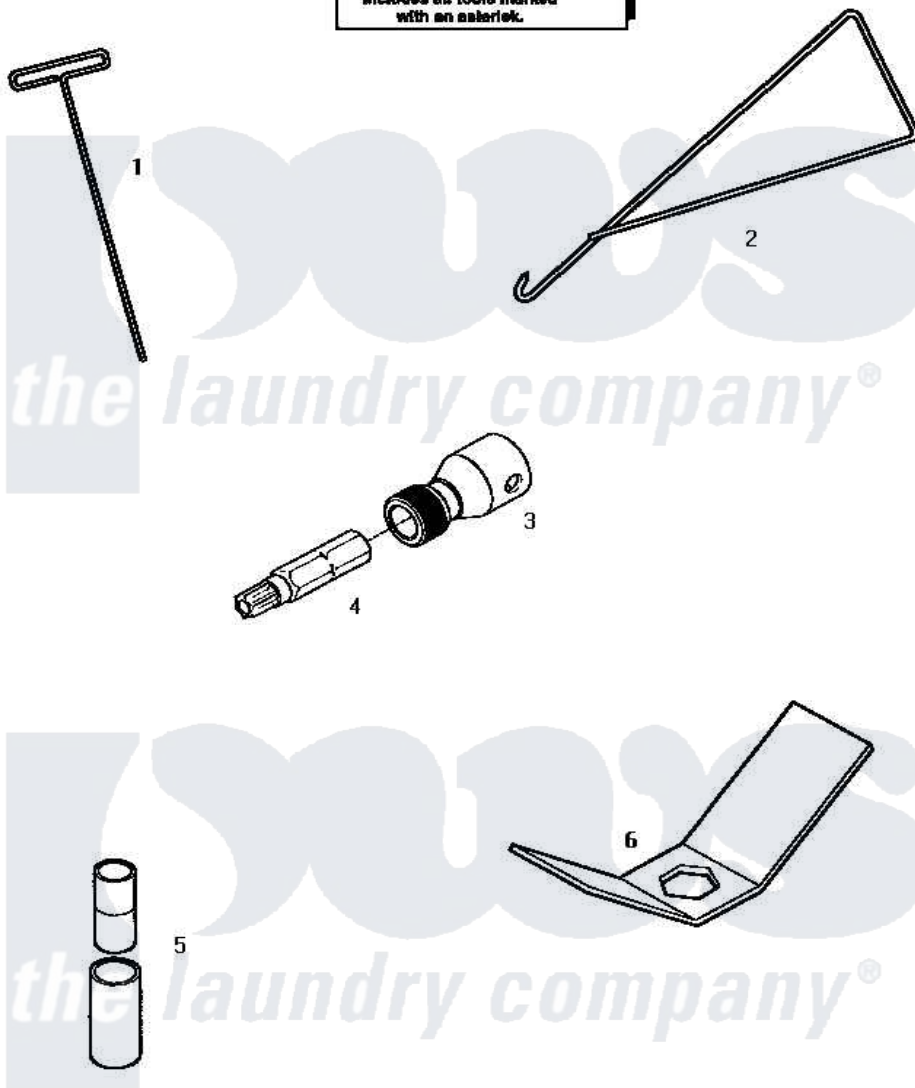

Amana AWM290L 15 - SPECIAL TOOLS

555P3 TOOL KIT
Includes all tools marked with an asterisk.

SPECIAL TOOLS

Amana [Residential Amana AWM290L Washer Parts](#) Parts Diagram 15 - SPECIAL TOOLS

[Click on the part number to view part](#)

| Item | Original Part Number | Replaced By | Status | Part Description |
|------|-----------------------|-----------------------|---------------|--------------------------|
| 1 | 291P4 | | Not Available | WRENCH, T - ALLEN |
| 2 | 289P4 | 321P4 | | Hook, Spring |
| 3 | 24161 | | | Torx Bit Holder |
| 4 | 282P4 | | | T25 Tamper Resistant Bit |
| 5 | 242P4 | | | Installer, Spring |
| 6 | 237P4 | 306P4 | | Hex Wrench |
| NI | 555P3 | 725P3 | | Kit |