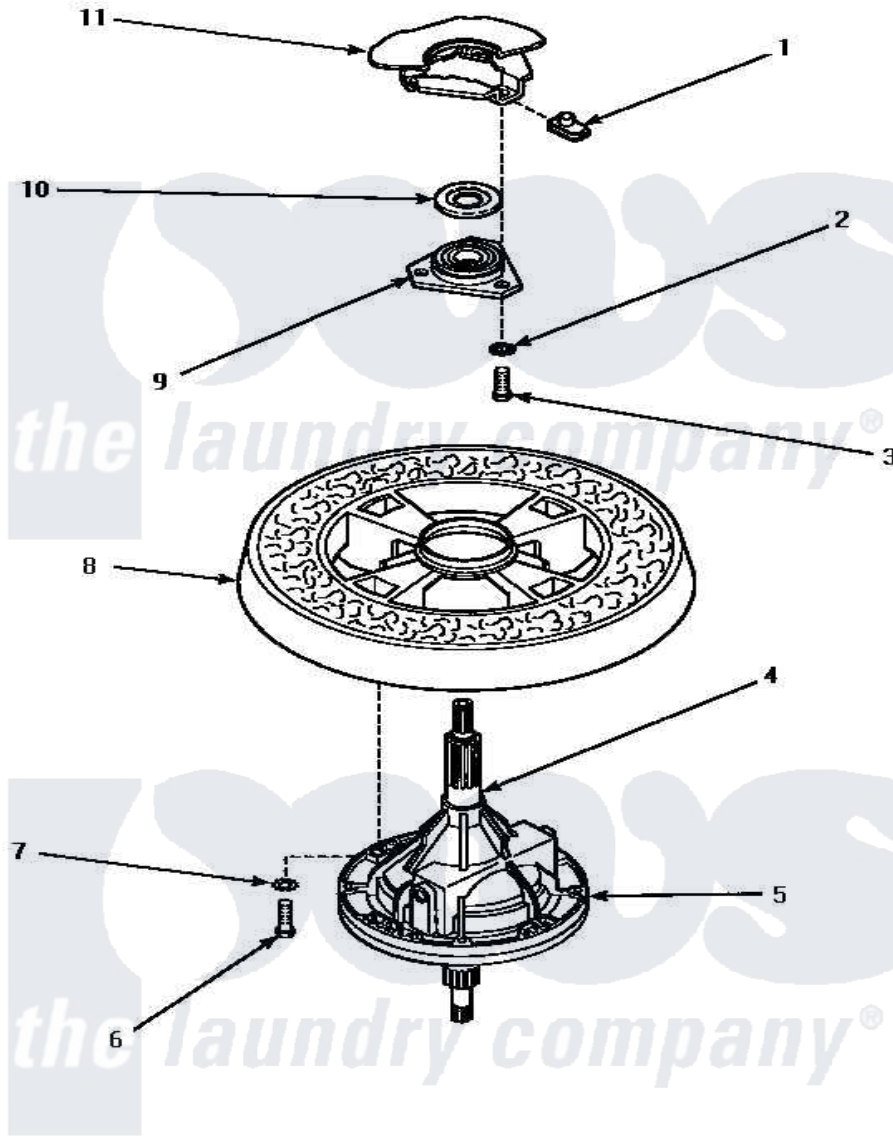

Amana AWM290L 17 - TRANSMISSION ASSY & BALANCE RING

TRANSMISSION ASSEMBLY AND BALANCE RING

Amana [Residential Amana AWM290L Washer Parts](#) Parts Diagram 17 - TRANSMISSION ASSY & BALANCE RING

[Click on the part number to view part](#)

Item	Original Part Number	Replaced By	Status	Part Description
1	27222			Nut, Retainer 5/16-18
2	04366			Lockwasher, 5/16intshkp
3	01355		Not Available	SCREW
4	27604P			Never-Seeze 1 Oz Tube
5	Y34526	34526P		Assembly, Transmission
6	27200		Not Available	CAP SCREW
7	02431			Lockwasher, 1/4 Ext Shk
8	34731		Not Available	ASSY,BALANCE RING-COMPL
9	27182	40004201P		Main Bearing Assembly
10	27187			Flinger
11	Y00000000		Not Available	SEE NOTE OUTER TUB