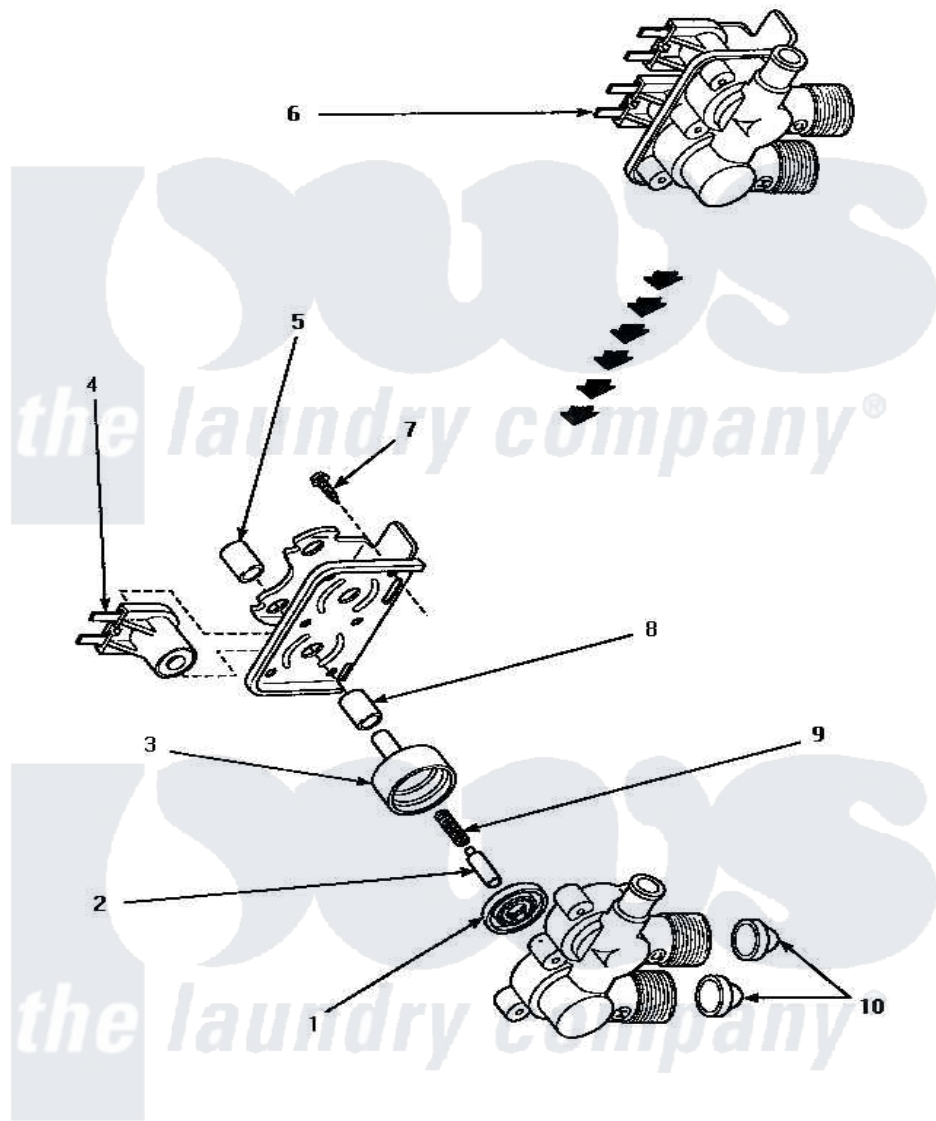

Amana AWM290L2 01 - (βΔΗ€ X&®L< O«ÿÿ

34963 MIXING VALVE ASSEMBLY

Amana [Residential Amana AWM290L2 Washer Parts](#) Parts Diagram 01 - (βΔΗ€ X&®L< O«ÿÿ
 Click on the part number to view part

Item	Original Part Number	Replaced By	Status	Part Description
1	24134		Not Available	DIAPHRAGM
2	24132		Not Available	ARMATURE
3	24130			Guide, Armature
4	33930A	33930		Valve, Mixing
5	24128		Not Available	SLEEVE, LONG
6	34963	34963P		Valve Mixing Package
7	25817C		Not Available	SCREW
8	24129		Not Available	SLEEVE, SHORT
9	23224E		Not Available	SPRING
10	24122	22002960		Strainer, Washer Inlet