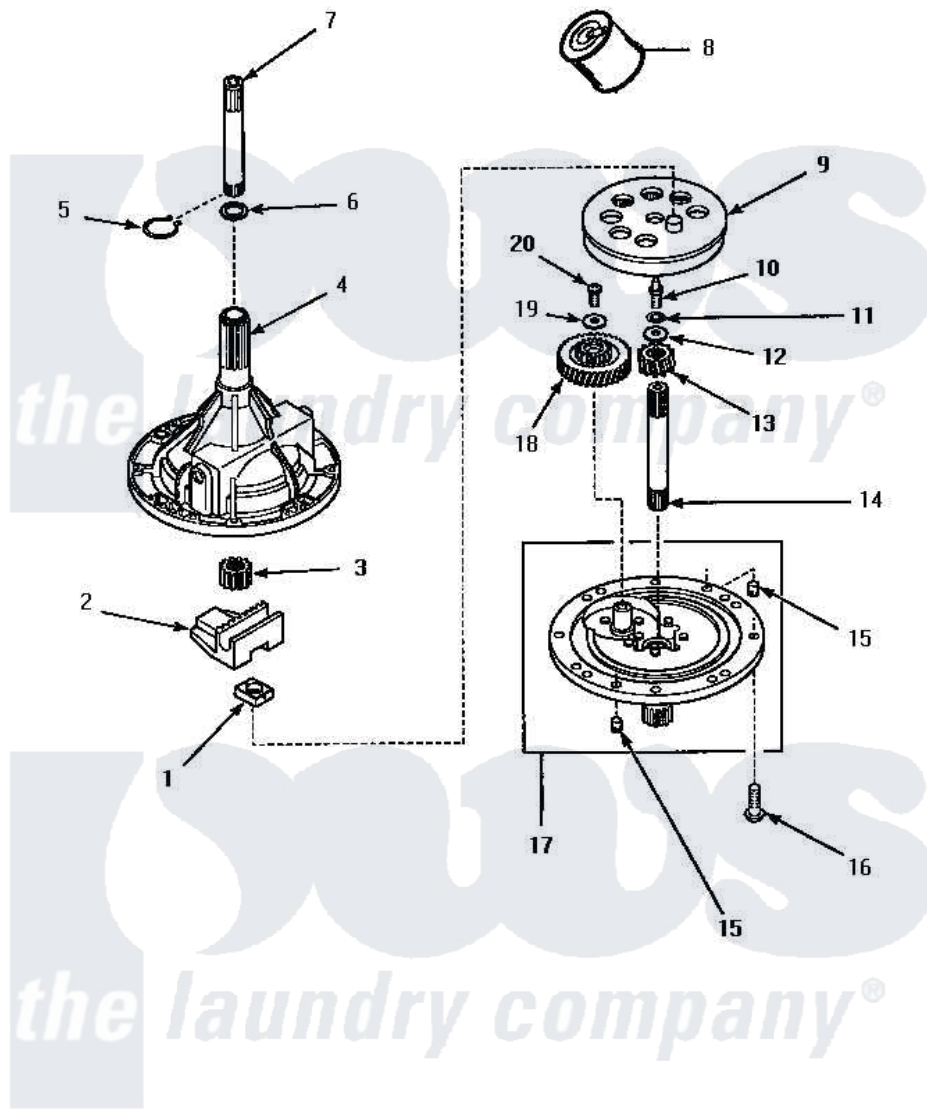

Amana AWM290L2 03 - 34526P TRANSMISSION ASSY

34526P TRANSMISSION ASSEMBLY

Amana Residential Amana AWM290L2 Washer Parts Parts Diagram 03 - 34526P TRANSMISSION ASSY
 Click on the part number to view part

Item	Original Part Number	Replaced By	Status	Part Description
1	26493			Slide
2	Y31526			Rack
3	27003			Pinion, Agitator
4	33223		Not Available	ASSY, TRANSMISSION CASE
5	27197			Ring, Retaining
6	35092			Washer, 3628id X 1.00 X .056
7	Y36570			Shaft, Output
8	27243P			Oil, CW Transmission F-
9	26577			Assembly, Gear And Stud
10	27030		Not Available	SCREW, 1/4-20 SPECIAL
11	21456			Lockwasher, 1/4 Intshkp
12	26509	40041501		Washer
13	36562			Pinion, Drive
14	34853			Shaft, Input
15	27172			Pin, Dowel
16	32814		Not Available	SCREW, 1/4-20X7/8 SERRA

17	34854	38290	Assembly, Cover
18	29161		Gear, Reduction
19	29260	Not Available	WASHER
20	29273		Screw, 1/4-20 X 3/8
NI	37577P	Not Available	SEALANT