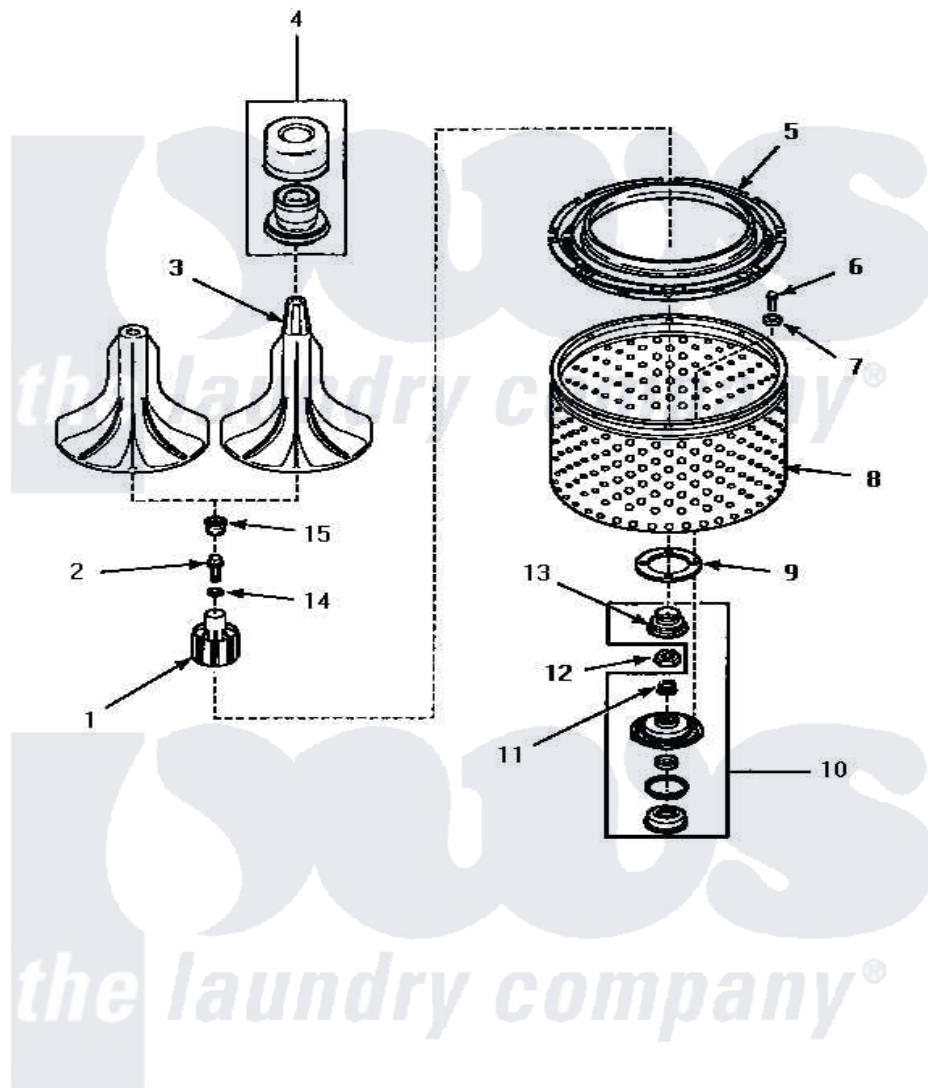

Amana AWM290L2 04 - AGITATOR/DRIVE BELL/SEAL KIT/TUB & HUB

AGITATOR, DRIVE BELL, SEAL KIT, WASHTUB AND HUB
 (Models AWM190W2, AWM270W2, AWM290L2 and AWM290W2)

Amana Residential Amana AWM290L2 Washer Parts Parts Diagram 04 - AGITATOR/DRIVE BELL/SEAL KIT/TUB & HUB

Click on the part number to view part

Item	Original Part Number	Replaced By	Status	Part Description
1	Y00000000		Not Available	SEE NOTE DRIVE BELL
2	34288	40065102		Screw, Shoulder 1/4
3	33514	40000501W		Agitator, Flex Vane
4	33510			Assembly, Dispenser-Fabric
5	35035			Guard, Clothes
6	27202	W10116787		Screw
7	28094			Gasket
8	34519P	39252P		Wash Tub
9	27125	39122		Gasket, Washtub
10	495P3	R9900552		Hub And Seal
11	29728	40008301		Insert, Spline
12	Y29220	40016301		Nut, Lock
13	36425	40016101		Seal, Bell Drive
14	36472			O-Ring
15	36511	40008401		Plug, Bell
NI	36443P	R9900189		Kit, Drive Bell And Seal