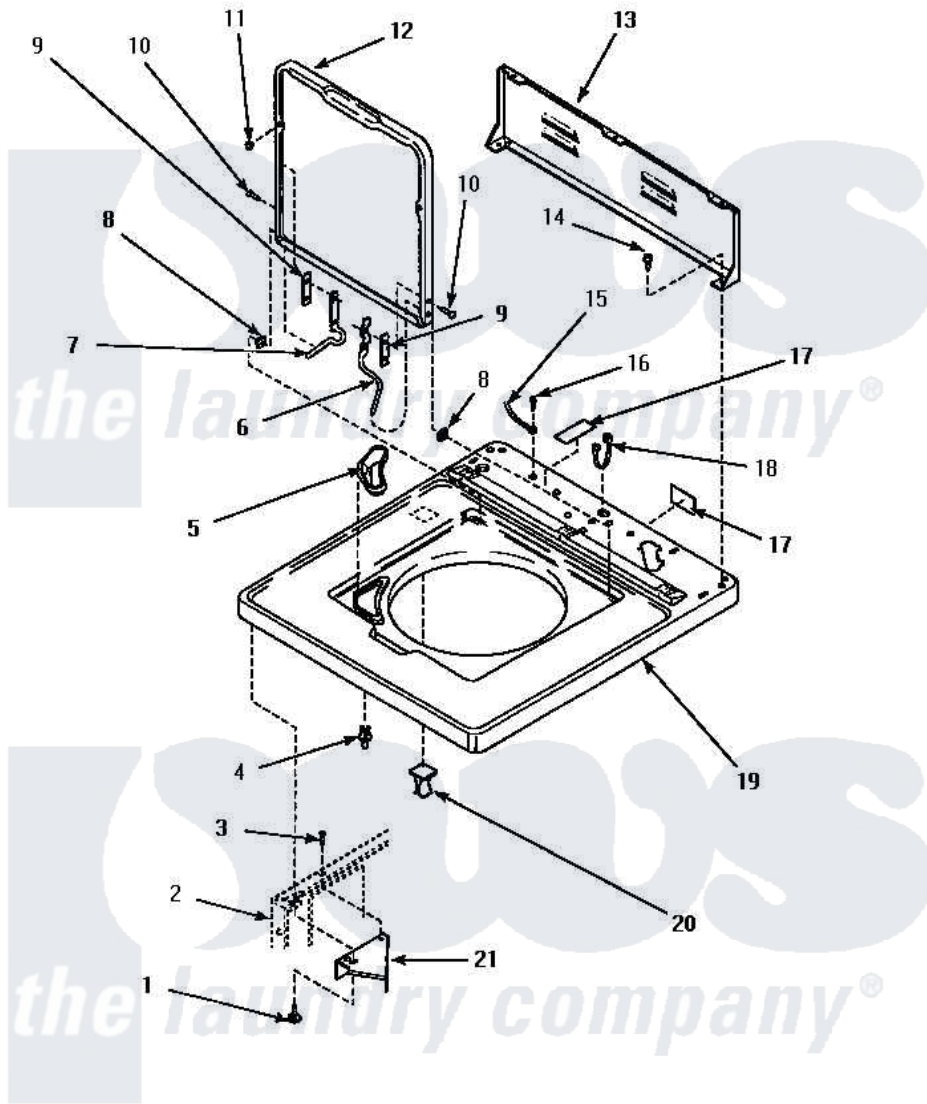

Amana AWM290L2 06 - CAB TOP/LOADING DR & CTRL HOOD REAR PAN

CABINET TOP, LOADING DOOR AND CONTROL HOOD REAR PANEL

Amana [Residential Amana AWM290L2 Washer Parts](#) Parts Diagram 06 - CAB TOP/LOADING DR & CTRL HOOD REAR PAN

Click on the part number to view part

Item	Original Part Number	Replaced By	Status	Part Description
1	Y31644	27001200		Screw
2	Y00000000		Not Available	SEE NOTE CABINET ASSEMBLY -- (SEE FRONT PANEL, BASE AND CABINET ASSE
3	36035		Not Available	SCREW,8-18X3/8 PHIL FLT HD
4	56534			Barrel, Support
5	34776		Not Available	DISPENSER,BLEACH
6	36437			Hinge, Lid R
7	36513			Hinge, Left
8	33446	40008201		Bushing, Hinge
9	34338			Gasket, Hinge
10	34337	W10119828		Screw, Lid Hinge Mounting
11	21685	40038001		Bumper
12	33541LP			Lid, W/Instructions
"	33541WP			Lid, W/Instructions

13	34903		Not Available	PANEL, BACK HOOD (USE 37782)
14	23962	W10116760		Screw
15	Y00000000		Not Available	SEE NOTE GROUND WIRE
16	52909			Screw, 10B-16 X 1/2 HeX
17	24903		Not Available	STICKER,DISCONNECT POW
18	21903	211881		Grommet, Cord Part Not Used-Gas Models Only
19	34902LP			Assembly, Top-Amana
"	34902WP		Not Available	ASSY, TOP-AMANA
20	36519		Not Available	CLIP
21	36034			Bracket, Director-Module