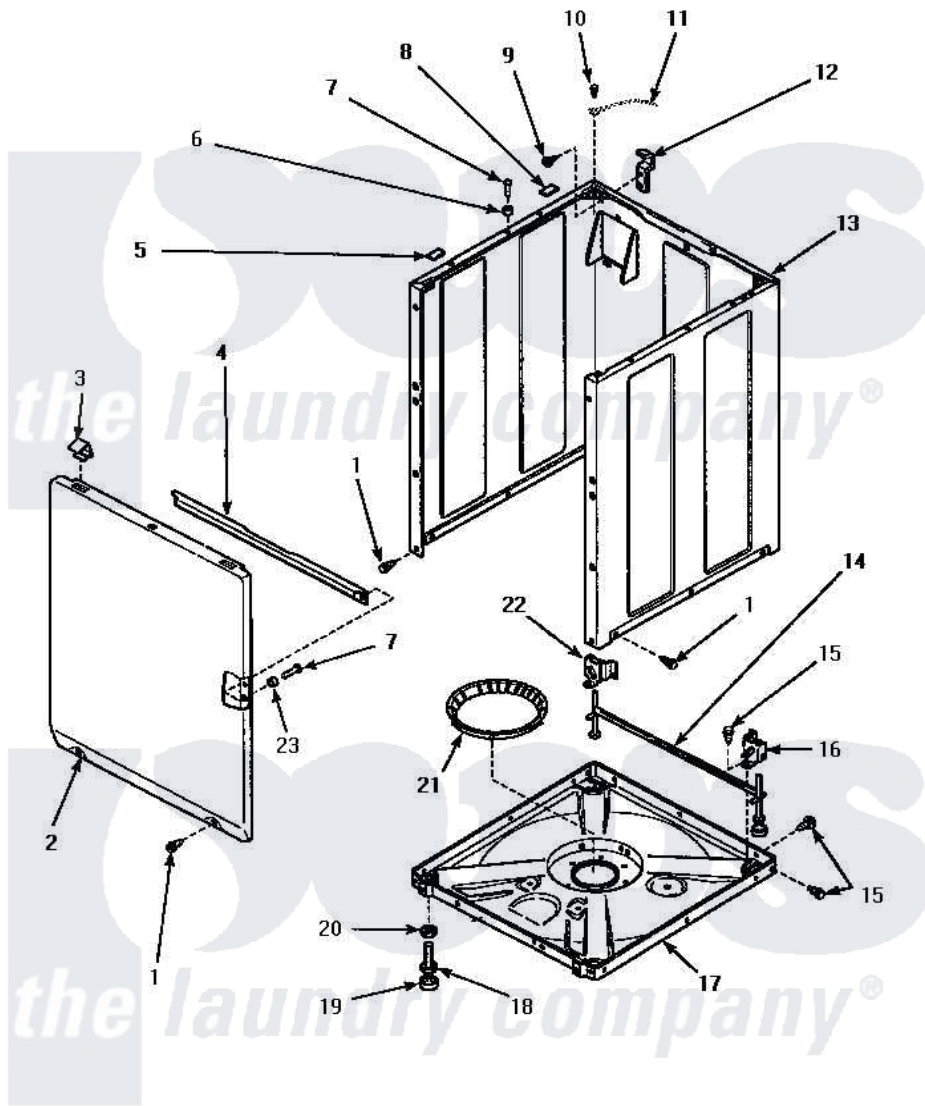

# Amana AWM290L2 07 - FRONT PANEL, BASE ASSY & CABINET ASSY

## FRONT PANEL, BASE ASSEMBLY AND CABINET ASSEMBLY

Amana [Residential Amana AWM290L2 Washer Parts](#) Parts Diagram 07 - FRONT PANEL, BASE ASSY & CABINET ASSY

Click on the part number to view part

Item	Original Part Number	Replaced By	Status	Part Description
1	27196	<a href="#">27001200</a>		Screw
2	<a href="#">34656WP</a>			Assembly, Front Panel
"	<a href="#">34656LP</a>			Assembly, Front Panel
3	<a href="#">35865</a>			Clip, Hold-Down Front Panel
4	Y35097		Not Available	BRACE, FRT PNL
5	<a href="#">Y56128</a>			Pad, Bumper
6	56079	<a href="#">505187</a>		Locator, Panel
7	32671	<a href="#">Y014874</a>		Screw, Idler Arm And Sleeve
8	<a href="#">36226</a>			Pad, Bumper .25
9	34499		Not Available	SCREW, No.10B X 1/4 TAP IN HX
10	23962	<a href="#">W10116760</a>		Screw
11	Y00000000		Not Available	SEE NOTE GROUND WIRE
12	<a href="#">Y27103</a>			Hinge, Hold-Down Lug
13	34475WP	<a href="#">38612WP</a>		Kit-Service
"	34475LP	<a href="#">38612LP</a>		Kit Service Cabinet

14	<a href="#">34443</a>		Assembly, Leg And Stabilier
15	35148	Not Available	SCREW, 1/4-14 X 3/8 HX HD
16	36036	Not Available	BRACKET, SLL-RIGHT
17	<a href="#">36599P</a>		Assembly Nut/ Leg Base
"	<a href="#">34434P</a>		Assembly Nut/Leg Base
18	Y34319	<a href="#">22003428</a>	Leg, Adjustable
19	34318	<a href="#">40016001</a>	Foot, Rubber
20	Y21899	<a href="#">40038101</a>	Nut, Leg
21	36108	Not Available	SNUBBER PAD & ISOLATOR
22	<a href="#">36037</a>		Bracket, Sll-Left
23	<a href="#">28102</a>		Locator, Panel