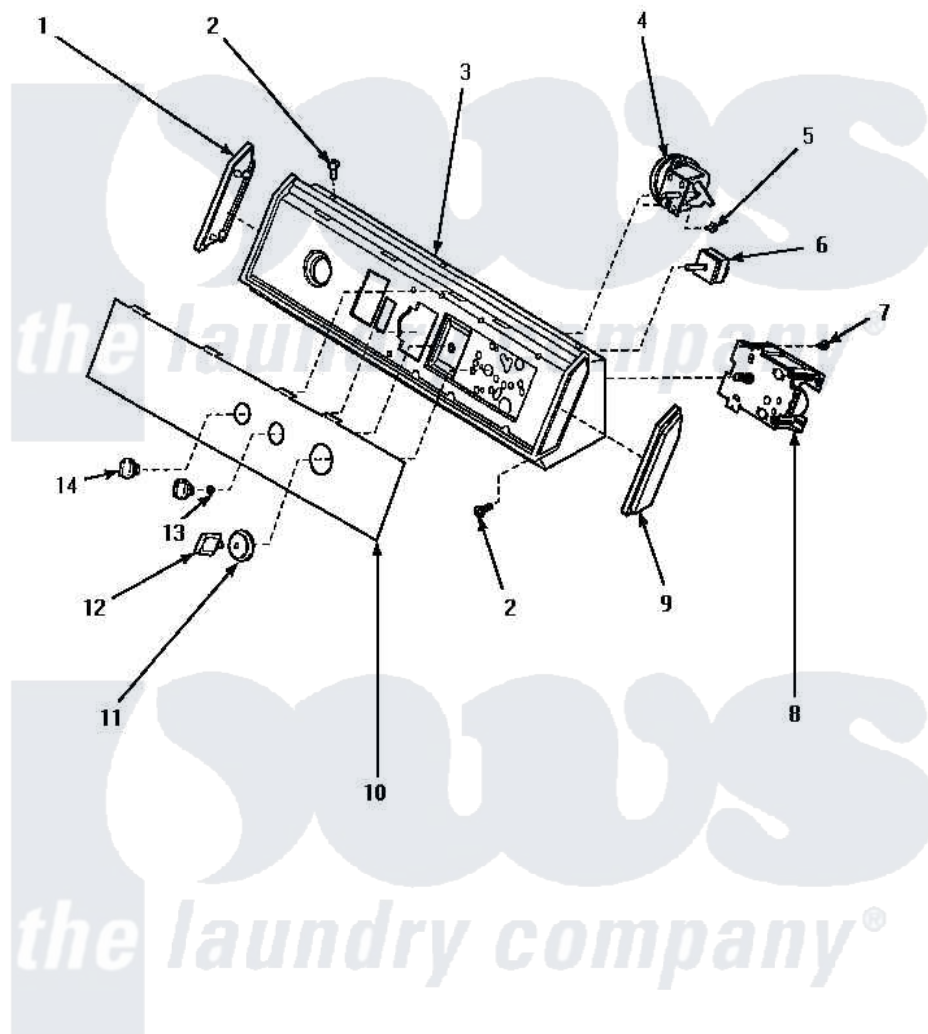

# Amana AWM290L2 08 - GRAPHIC PANEL, CONTROL HOOD & CONTROLS

**GRAPHIC PANEL, CONTROL HOOD AND CONTROLS**  
 (Models AWM290L2, AWM290W2, AWM392L2, AWM392W2, AWM393L2 and AWM393W2)

Amana [Residential Amana AWM290L2 Washer Parts](#) Parts Diagram 08 - GRAPHIC PANEL, CONTROL HOOD & CONTROLS

[Click on the part number to view part](#)

Item	Original Part Number	Replaced By	Status	Part Description
1	31249		Not Available	CAP,END-L.H.-CHROME
2	31752		Not Available	SCREW,No.8ABX3/4 POZIDRI
3	31811		Not Available	ASSY,HOOD & MOUNTING B
4	35010	<a href="#">39035</a>		Switch, Pressure-Var
5	<a href="#">31260</a>			Screw, No.8 X 3/8 Ind H
6	21300		Not Available	SWITCH,TEMPERATURE
7	23962	<a href="#">W10116760</a>		Screw
8	<a href="#">31238</a>			Timer, 2 Cycle
9	<a href="#">31248</a>			Cap, End-RH-Chrome
10	36621		Not Available	PANEL, GRAPHICS
11	33817		Not Available	ASSY,TIMER SKIRT-BLACK
12	<a href="#">33897</a>			Knob, Timer-Washer-Blac
13	57584		Not Available	NUT
14	<a href="#">33610</a>			Assembly, Knob-Rotary-Black