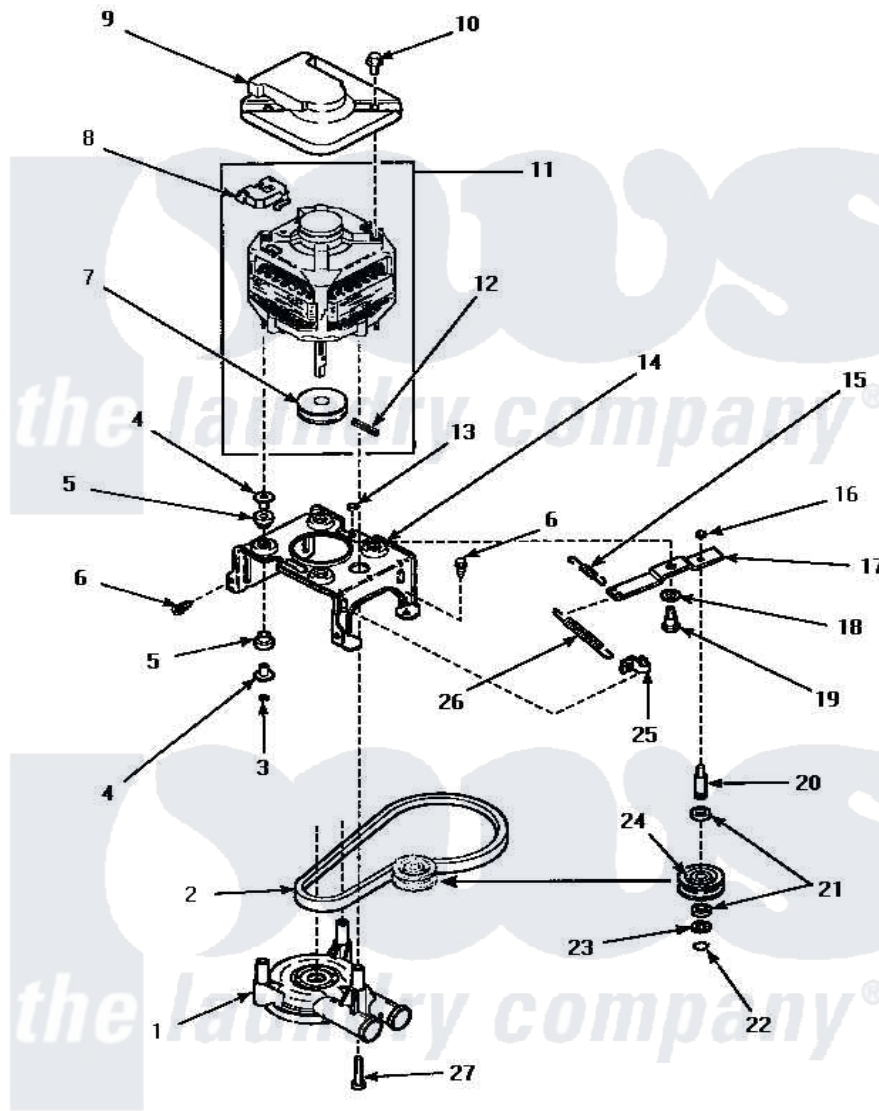

Amana AWM290L2 11 - MOTOR, MTG BRKT, BELT, PUMP & IDLER ASSY

MOTOR, MOUNTING BRACKET, BELT, PUMP AND IDLER ASSEMBLY

Amana [Residential Amana AWM290L2 Washer Parts](#) Parts Diagram 11 - MOTOR, MTG BRKT, BELT, PUMP & IDLER ASSY

[Click on the part number to view part](#)

Item	Original Part Number	Replaced By	Status	Part Description
1	36863P	27001233		Pump
2	28808			Belt, Agitate And Spin
3	35423	3400029		Nut, Adapter Plate
4	34791			Post, Mount-Motor
5	34788			Mount, Motor
6	Y31645	27001200		Screw
7	27171		Not Available	PULLEY, MOTOR
8	35632		Not Available	SWITCH, MOTOR
9	34754	40112301		Shield, Motor
10	36639	4312464		Screw
11	34910	27001215		Motor W/Pulley
12	23750			Pin, Roll
13	52566	27001225		Nut, Jam Mid Lock 1/4-20
14	36523	37415P		Kit, Motor Brkt
"	34890		Not Available	BRACKET, MOTOR MOUNT
15	30620		Not Available	SPRING, IDLER LEVER HEL

16	28803	2221070	Clamp, Nylon
17	31054	40041002	Lever, Idler
18	81392	40054701	Washer
19	27229	40038901	Screw, 1/4-20
20	28802		Shaft, Idler
21	Y29443		Washer, Felt
22	23748		Ring, Retaining
23	52549		Washer, 501 ID X3/4 Odx
24	28800	Not Available	WHEEL, IDLER
25	28849		Clip, Spring
26	37366		Spring, Idler
27	Y34565	40063701	Screw, 10-16 x 1.75
NI	258P3	Not Available	KIT, CAPACITOR