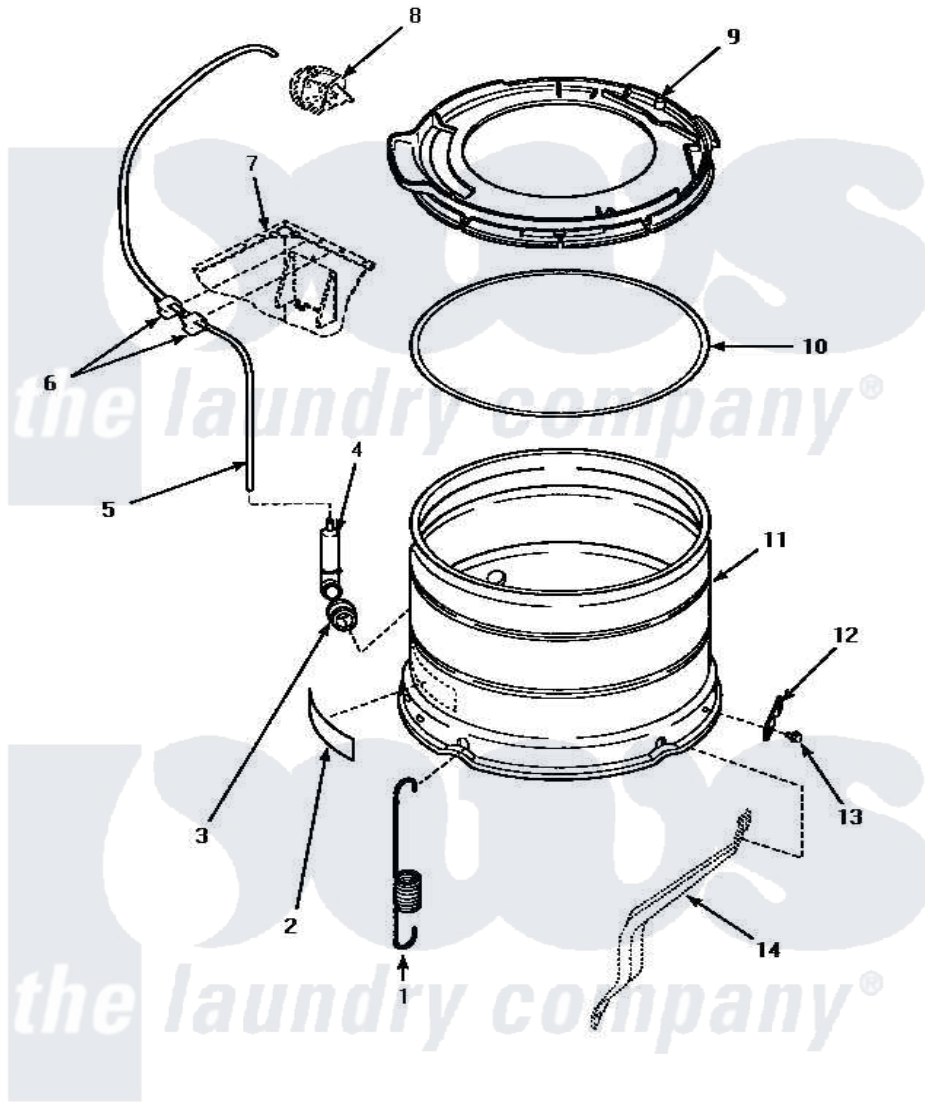

# Amana AWM290L2 12 - OUTER TUB, COVER AND PRESSURE HOSE

**OUTER TUB, COVER AND PRESSURE HOSE**

Amana [Residential Amana AWM290L2 Washer Parts](#) Parts Diagram 12 - OUTER TUB, COVER AND PRESSURE HOSE

[Click on the part number to view part](#)

Item	Original Part Number	Replaced By	Status	Part Description
1	35947		Not Available	SPRING, TUB -SHORT
2	500049		Not Available	STICKER
3	29175	<a href="#">40037801</a>		Grommet
4	30907	<a href="#">40008501</a>		Assembly, Pressure Bulb
5	29213	<a href="#">39125</a>		Tubing 31
6	<a href="#">21036</a>			Clip, Cable
7	Y00000000		Not Available	SEE NOTE CABINET ASSY -- (SEE FRONT PANEL, BASE AND CABINET ASSY PAGE)
8	Y00000000		Not Available	SEE NOTE PRESSURE SWITCH -- (SEE GRAPHIC PANEL AND CONTROLS PAGE)
9	<a href="#">36025P</a>			Assembly, Tub Cover and Gasket
10	<a href="#">32857</a>			Gasket, Tub Cover Small
11	<a href="#">34439P</a>			Outer Tub
12	<a href="#">27926</a>			Plate, Leg .063