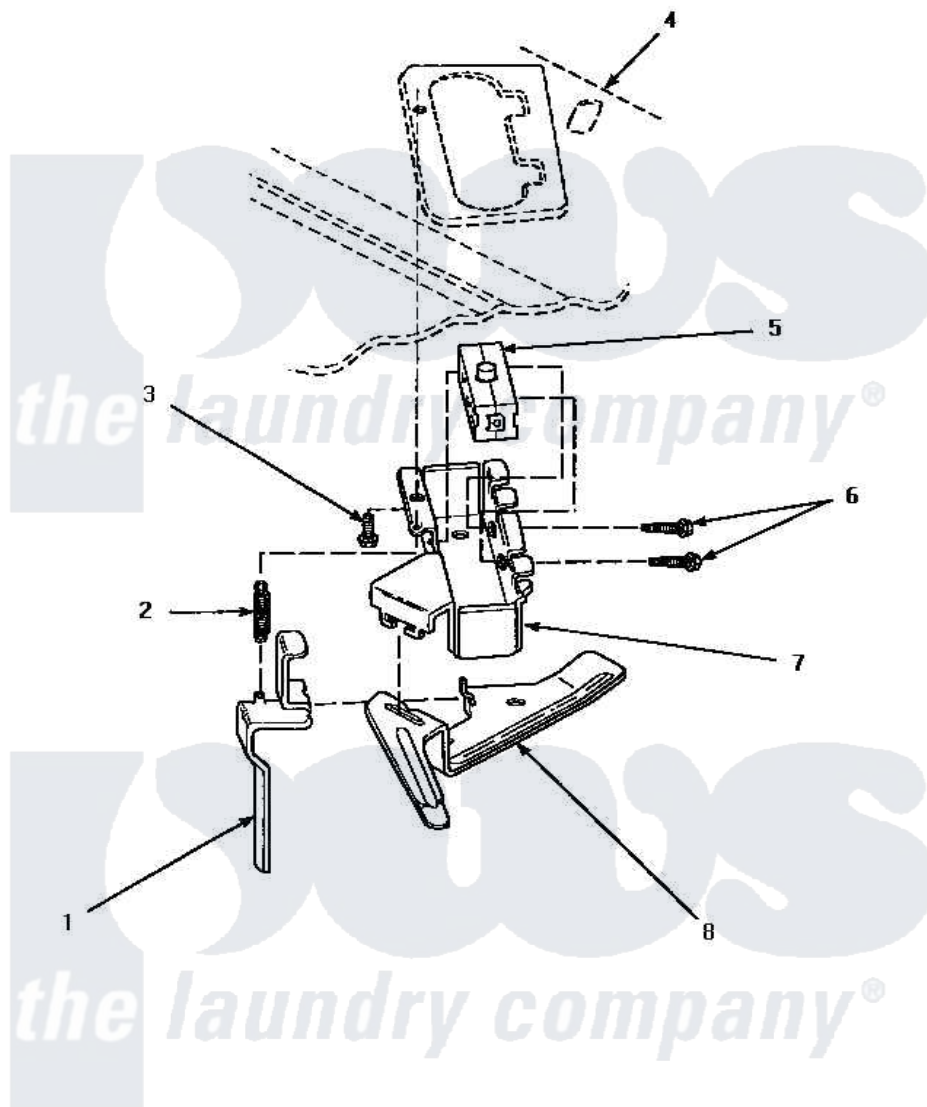

Amana AWM290L2 13 - OUT-OF-BALANCE SWITCH

OUT-OF-BALANCE SWITCH

Amana [Residential Amana AWM290L2 Washer Parts](#) Parts Diagram 13 - OUT-OF-BALANCE SWITCH
 Click on the part number to view part

Item	Original Part Number	Replaced By	Status	Part Description
1	33442			Lever, Unbalanced Load
2	33443			Spring
3	23962	W10116760		Screw
4	Y00000000		Not Available	SEE NOTE CABINET TOP -- (SEE CABINET TOP, LOADING DOOR AND CONTROL HOOD REAR PANEL PAGE)
5	33445	27001095		Switch, Lid
6	36510			Screw
7	36497P			Kit, Switch Holder
8	33441			Arm, Actuator