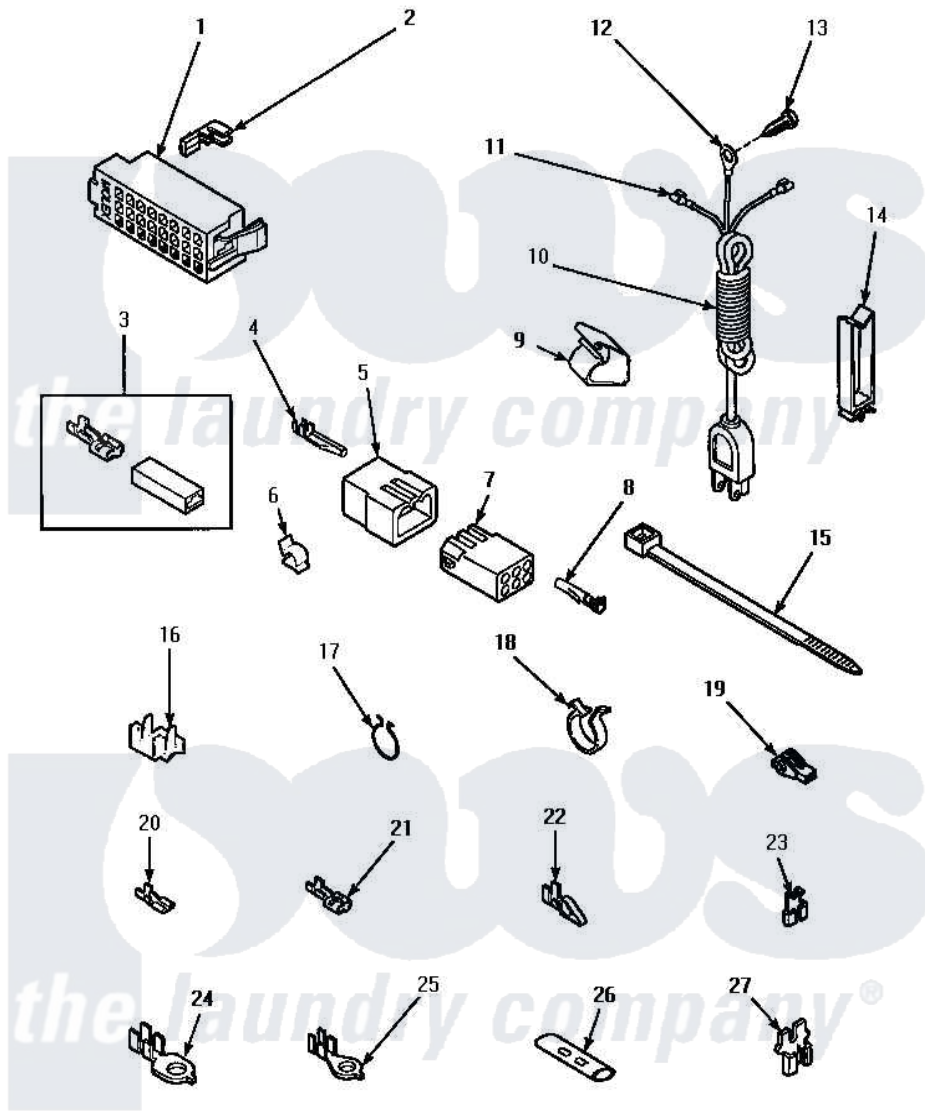

Amana AWM290L2 14 - POWER CORD & TERMINALS

POWER CORD AND TERMINALS

Amana [Residential Amana AWM290L2 Washer Parts](#) Parts Diagram 14 - POWER CORD & TERMINALS
 Click on the part number to view part

Item	Original Part Number	Replaced By	Status	Part Description
1	34123			Housing, LH -24 Position
"	32746			Housing, RH-24 Positi
2	Y00188			Molex Terminal
3	00234	00359		Terminal Ultra Pod 250 X032F
4	Y00116			Terminal, Pin-Male
5	23041			Plug, 6 Circuit
"	23033			Plug, 9 Circuit
"	26302		Not Available	PLUG,1 CIRCUIT
6	21036			Clip, Cable
7	26708			Receptacle, 6 Circuit
"	26301			Receptacle, Molex
"	26163			Receptacle, 9 Circuit
8	Y00117	5011-XX		093 Female Socket
9	35521		Not Available	CLIP, HARNESS HOLDER
10	Y34458		Not Available	POWER CORD ALL
11	03673		Not Available	NUT

12	Y0000000	Not Available	SEE NOTE GROUND WIRE
13	52909		Screw, 10B-16 X 1/2 HeX
14	36274	Not Available	CLIP, HARNESS
15	36466	M0321209	Tie-Electrical
16	Y00161	B5733302	Clip, Ground
17	51291		Clip, Wire
18	61510	504034	Clip, Wire
19	70210	Not Available	INSULATOR,BLUE
20	00112		Terminal, Spade-3/16 Fe
21	Y00119	Not Available	SPADE TERMINAL(18 GAUGE) (1/4 INCH-(1) 18 GAUGE WIRE)
22	00220	Not Available	TERMINAL,CRIMP-SINGLE
23	Y00120		Terminal, Flag-1/4 Fema
24	Y00113	Not Available	TERMINAL,RING-1/4 STUD
25	00110		No.10 18 Gauge Wire
26	21091	Not Available	CONNECTOR TWO 1/4 INCH MALE
27	29673	Not Available	DOUBLE CONNECTOR