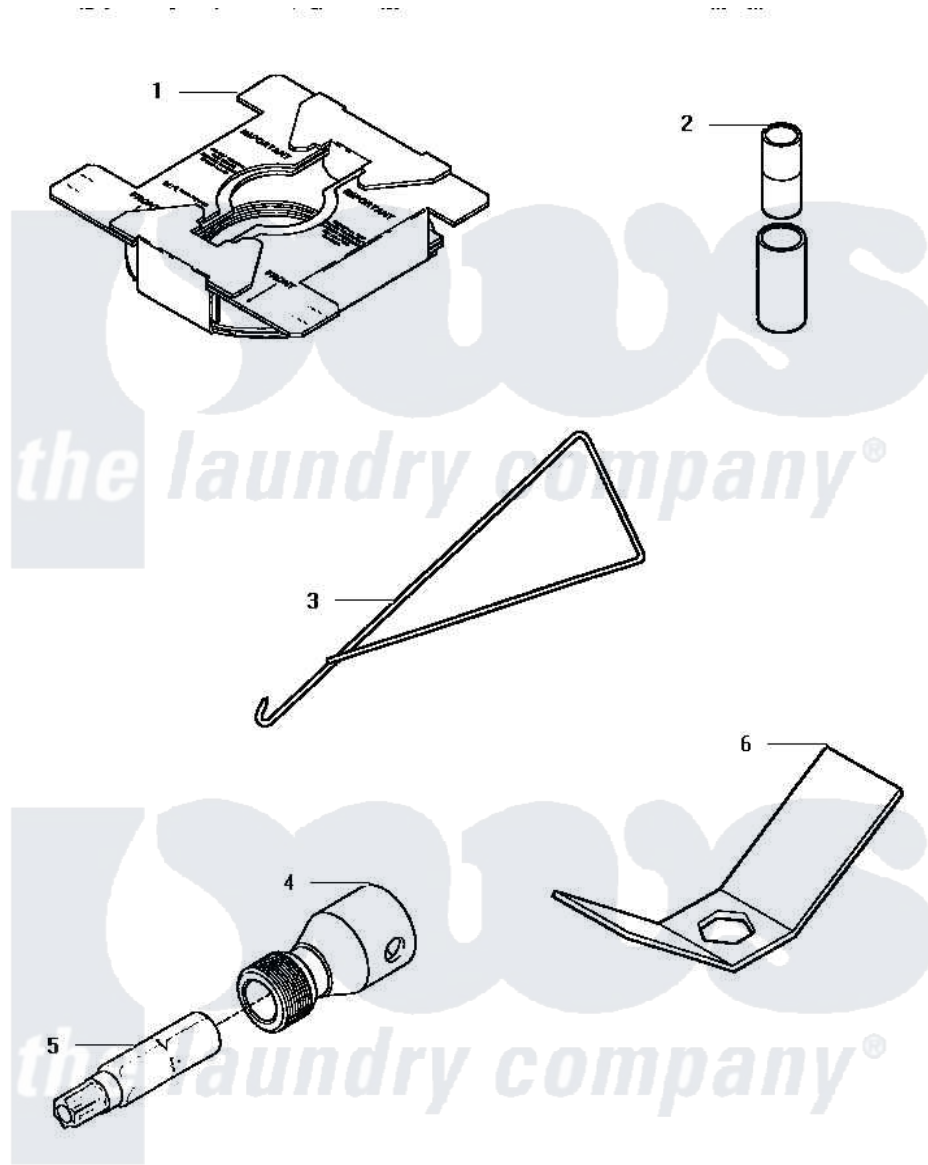

Amana AWM290L2 15 - SPECIAL TOOLS

SPECIAL TOOLS

Amana [Residential Amana AWM290L2 Washer Parts](#) Parts Diagram 15 - SPECIAL TOOLS
 Click on the part number to view part

Item	Original Part Number	Replaced By	Status	Part Description
1	36926		Not Available	BRACE, SHIPPING
2	242P4			Installer, Spring
3	289P4	321P4		Hook, Spring
4	24161			Torx Bit Holder
5	282P4			T25 Tamper Resistant Bit
6	237P4	306P4		Hex Wrench
NI	555P3	725P3		Kit