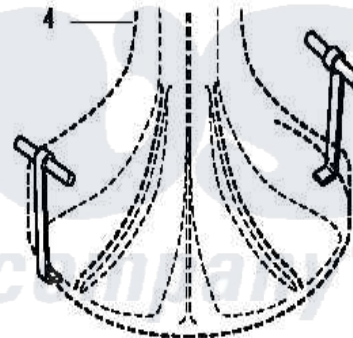

# Amana AWM290L2 16 - SPECIAL TOOLS

Amana Residential Amana AWM290L2 Washer Parts Parts Diagram 16 - SPECIAL TOOLS  
 Click on the part number to view part

Item	Original Part Number	Replaced By	Status	Part Description
1	<a href="#">294P4</a>			Bell Tool
2	<a href="#">293P4</a>			Seal Tool
3	<a href="#">273P4</a>			Tub Cover Gasket Tool
4	<a href="#">254P4P</a>			Agitator Hooks
NI	<a href="#">294P4A</a>			Jaw, Drive Bell Tool
"	<a href="#">294P4B</a>			Drive Bell Bolt