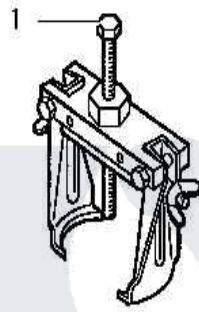

# Amana AWM290L2 16 - SPECIAL TOOLS

Amana Residential Amana AWM290L2 Washer Parts Parts Diagram 16 - SPECIAL TOOLS  
 Click on the part number to view part

Item	Original Part Number	Replaced By	Status	Part Description
1	<a href="#">294P4</a>			Bell Tool
2	<a href="#">293P4</a>			Seal Tool
3	<a href="#">273P4</a>			Tub Cover Gasket Tool
4	<a href="#">254P4P</a>			Agitator Hooks
NI	<a href="#">294P4A</a>			Jaw, Drive Bell Tool
"	<a href="#">294P4B</a>			Drive Bell Bolt