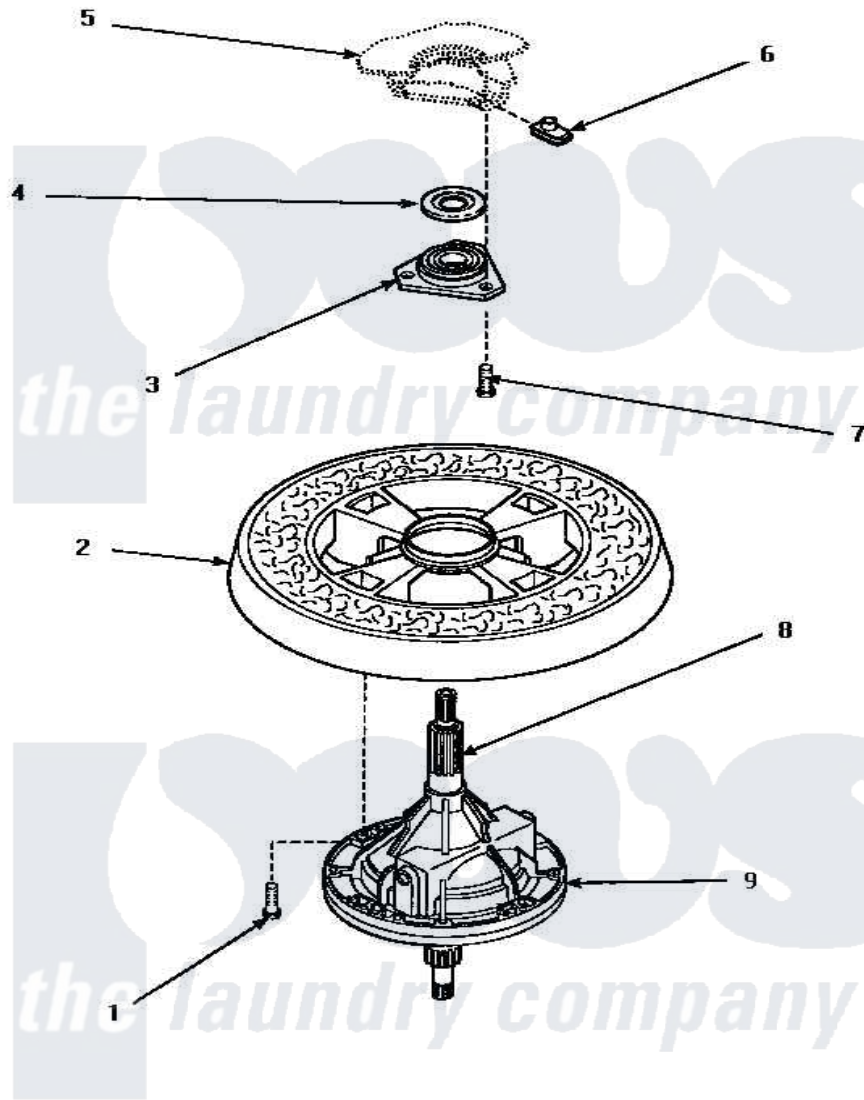

# Amana AWM290L2 17 - TRANSMISSION ASSY & BALANCE RING

**TRANSMISSION ASSEMBLY AND BALANCE RING**

Amana [Residential Amana AWM290L2 Washer Parts](#) Parts Diagram 17 - TRANSMISSION ASSY & BALANCE RING  
 Click on the part number to view part

Item	Original Part Number	Replaced By	Status	Part Description
1	37047		Not Available	SCREW, CAP
2	34731		Not Available	ASSY,BALANCE RING-COMPL
3	27182	<a href="#">40004201P</a>		Main Bearing Assembly
4	<a href="#">27187</a>			Flinger
5	Y00000000		Not Available	SEE NOTE OUTER TUB -- (SEE OUTER TUB, COVER AND PRESSURE HOSE PAGE)
6	<a href="#">27222</a>			Nut, Retainer 5/16-18
7	36991	<a href="#">3400500</a>		Bolt, 3405245 5/16-18 X 3/4
8	<a href="#">27604P</a>			Never-Seeze 1 Oz Tube
9	<a href="#">34526P</a>			Assembly, Transmission